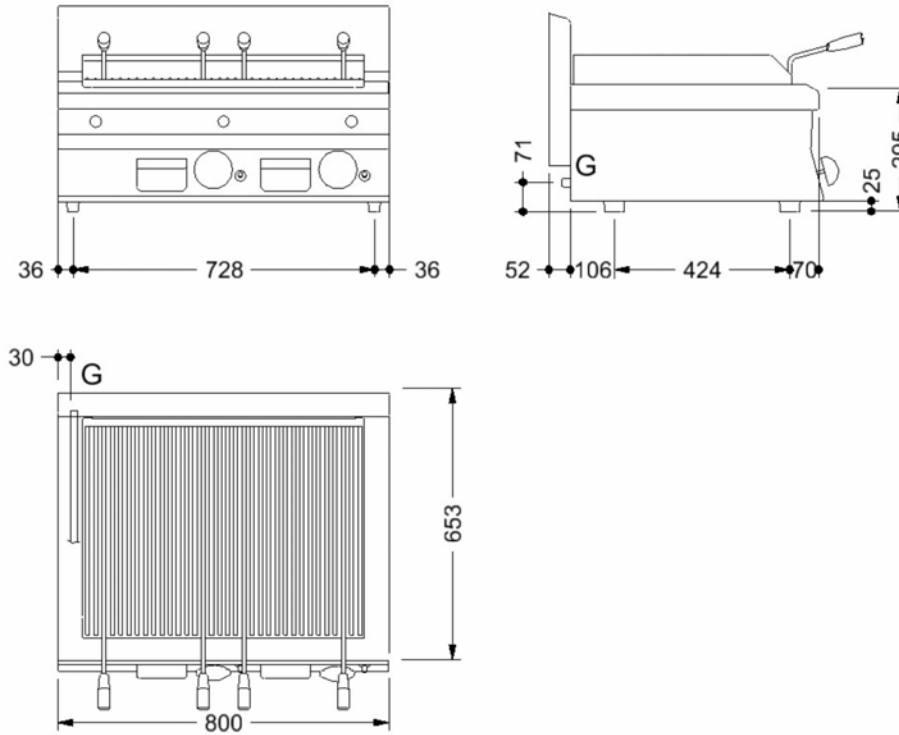

Family
COOKING EQUIPMENT STAR 60

Section
GAS CHARCOAL GRILLS

Model
GPL68G
Code
CR0853350

GAS CHARCGRILL

S/s gas char grill, charcoal support in s/s steel mesh, c/w 1 bag of lavastones. Two cooking zones. S/s burners with pilot burner and safety thermocouple. Gas cock with valve. Two levels adjustable grid. Extractable dripping fat drawer.

Technical data

Width mm:	800	Internal dim. oven mm:	
Depth mm:	650	Oven capacity:	
Height mm:	295	Oven power kW:	
Weight kg.:	73.00	Qty heating zones:	2 x 7 kW
Volume m ³ :	0.43	Plate dim. mm:	
Power supply:		Dim. heating zone mm:	660x515
Gas power kW:	14.00	Qty tank:	
Electric power kW:		Tank dim. mm:	
		Tank capacity l:	

Family
COOKING EQUIPMENT STAR 60

Section
GAS CHARCOAL GRILLS

Model
GPL68G
Code
CR0853350

GAS CHARCGRILL

Legend

(E) Socket 1:

(E) Socket 2:

(G) Gas: $\varnothing 1/2"$ -H=650mm