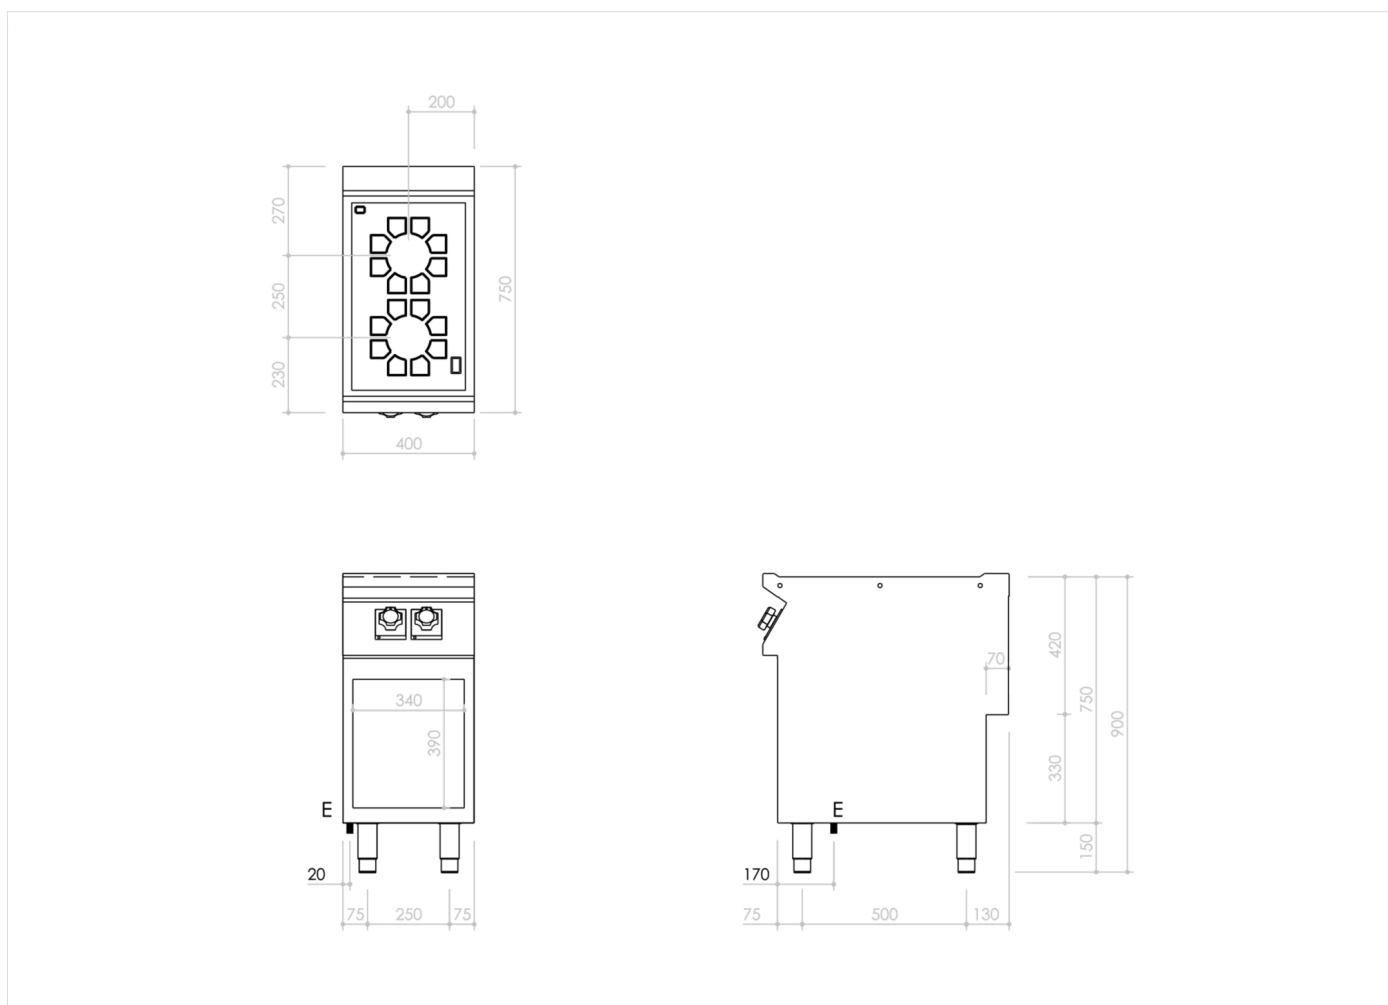

RANGE	CODE	MODEL	FUNCTION
MI - 70	MAMCO0000400	CV74EG	<b>Glassceramic Ranges</b>

ITEM

**2 ceramic hotplate electric boiling top on open stand**

RANGE	CODE	MODEL	FUNCTION
MI - 70	MAMCO000400	CV74EG	Glassceramic Ranges

ITEM

**2 ceramic hotplate electric boiling top on open stand**

**INSTALLATION SPECIFICATIONS**

(E) Electrical Connection: **VAC400-3N / VAC230-3 50/60Hz**