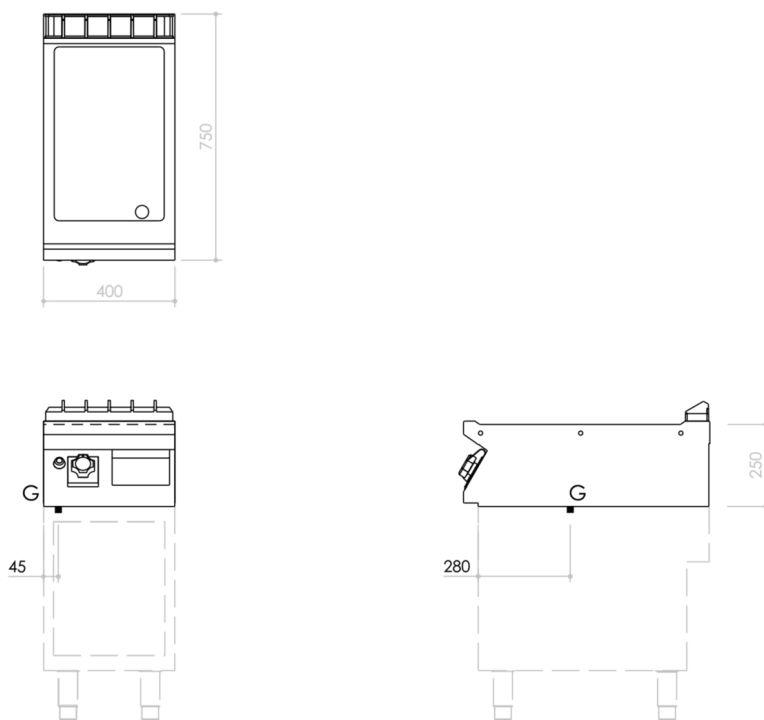

RANGE	CODE	MODEL	FUNCTION
MI - 70	MAMCOOOO730	FT74GLT#	Griddles - Mild Steel Plate

ITEM

Gas griddle top with smooth plate

RANGE	CODE	MODEL	FUNCTION
MI - 70	MAMCOOOO730	FT74GLT#	Griddles - Mild Steel Plate

ITEM

Gas griddle top with smooth plate

INSTALLATION SPECIFICATIONS

(G) Gas Inlet: $\text{Ø}1/2''$