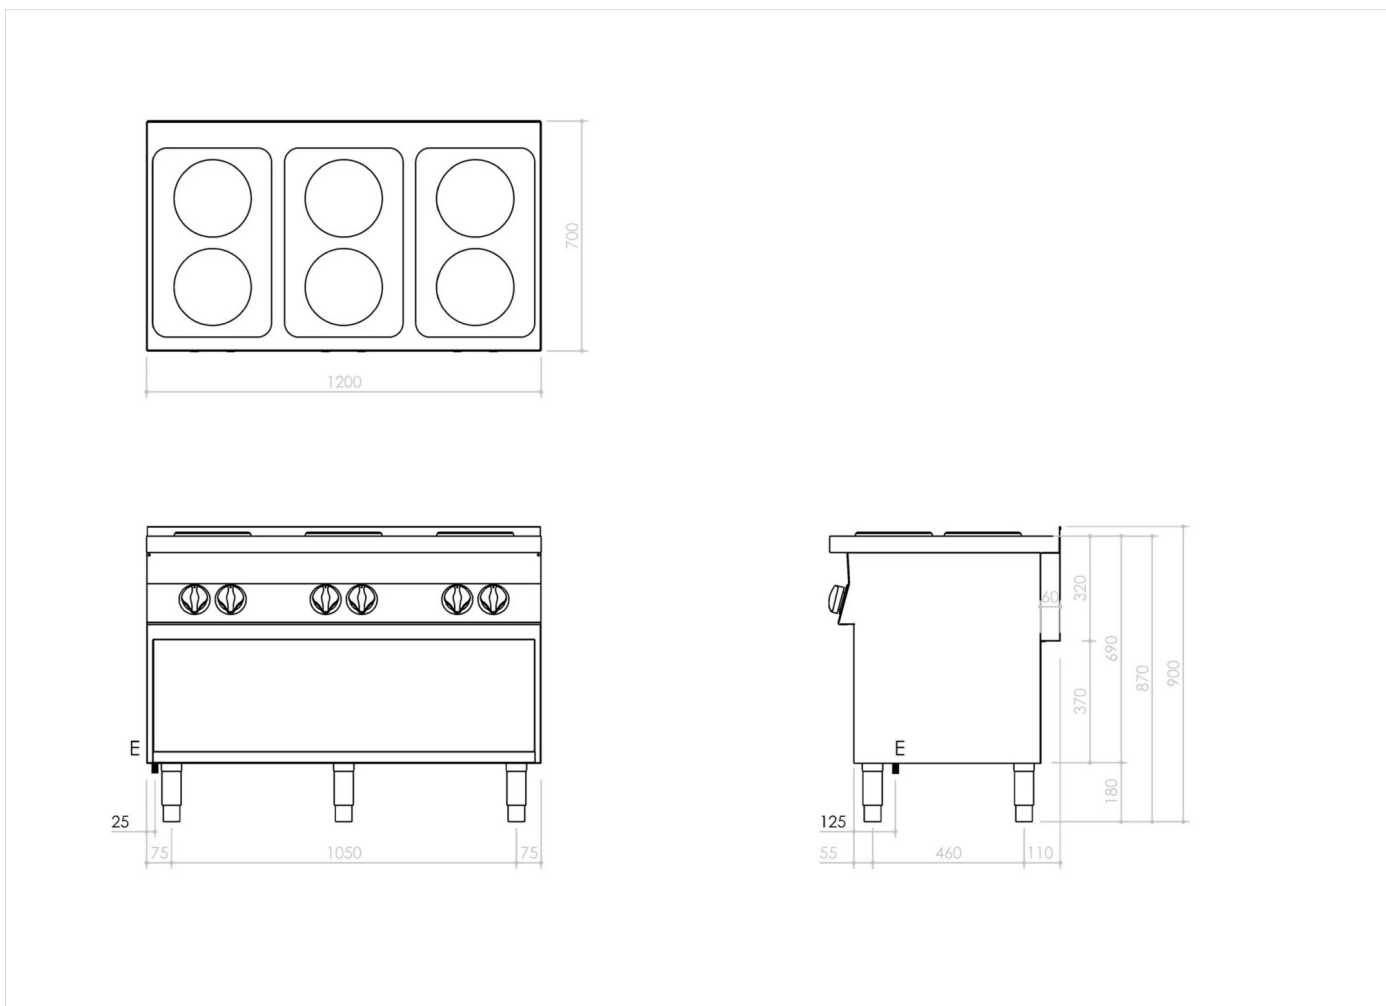

RANGE	CODE	MODEL	FUNCTION
MO - 70	CRI307160	NEC712EVG	Electric Cookers

ITEM

**6 circular hotplate electric boiling top**

RANGE	CODE	MODEL	FUNCTION
MO - 70	CRI307160	NEC712EVG	Electric Cookers

ITEM

6 circular hotplate electric boiling top

DETAILS

RANGE	CODE	MODEL	FUNCTION
MO - 70	CRI307160	NEC712EVG	Electric Cookers

ITEM

**6 circular hotplate electric boiling top**

**INSTALLATION SPECIFICATIONS**

(E) Electrical Connection: **380-415 V 3N 50-60Hz**