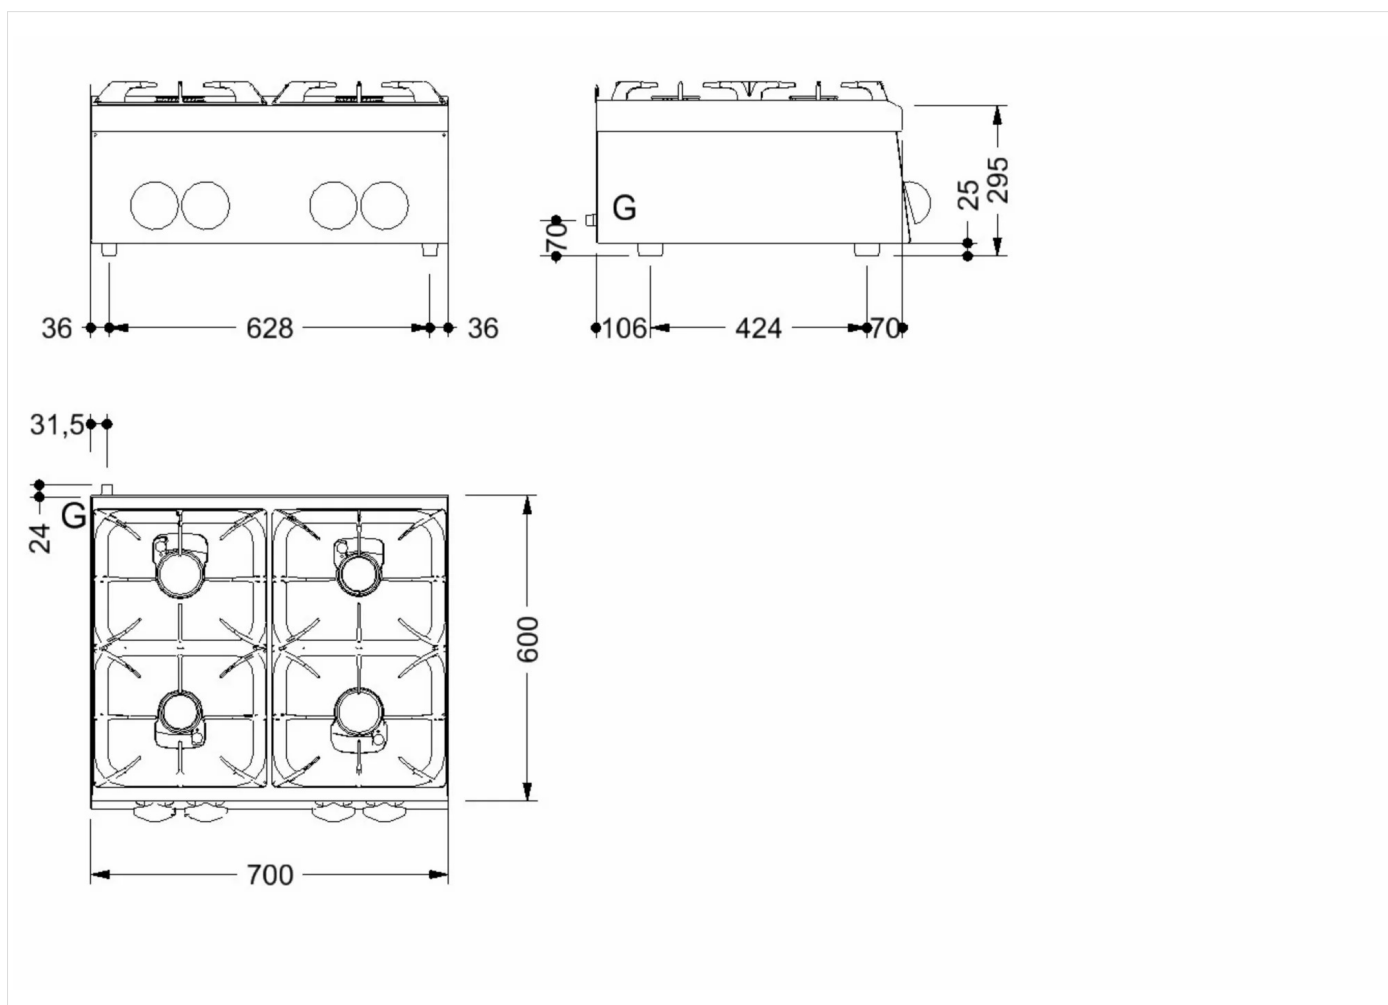

WIDTH (mm):	700
DEPTH (mm):	650
HEIGHT (mm):	295
WEIGHT (Kg):	32
VOLUME (m ³):	0.27
GAS POWER (kW):	24
COOKING ZONES N°:	4
COOKING ZONE DETAILS:	4x 6 kW
IP GRADE:	IPX3

DESCRIPTION

Gas heated boiling top with 4 cast iron burners with 6 kW. Gas cock c/w safety valve.

RANGE	CODE	MODEL	FUNCTION
MI - 60	CRO855650	C67GP	Gas Ranges

ITEM

4 gas enhanced burner boiling top

INSTALLATION SPECIFICATIONS

(G) Gas Inlet:

Ø1/2"