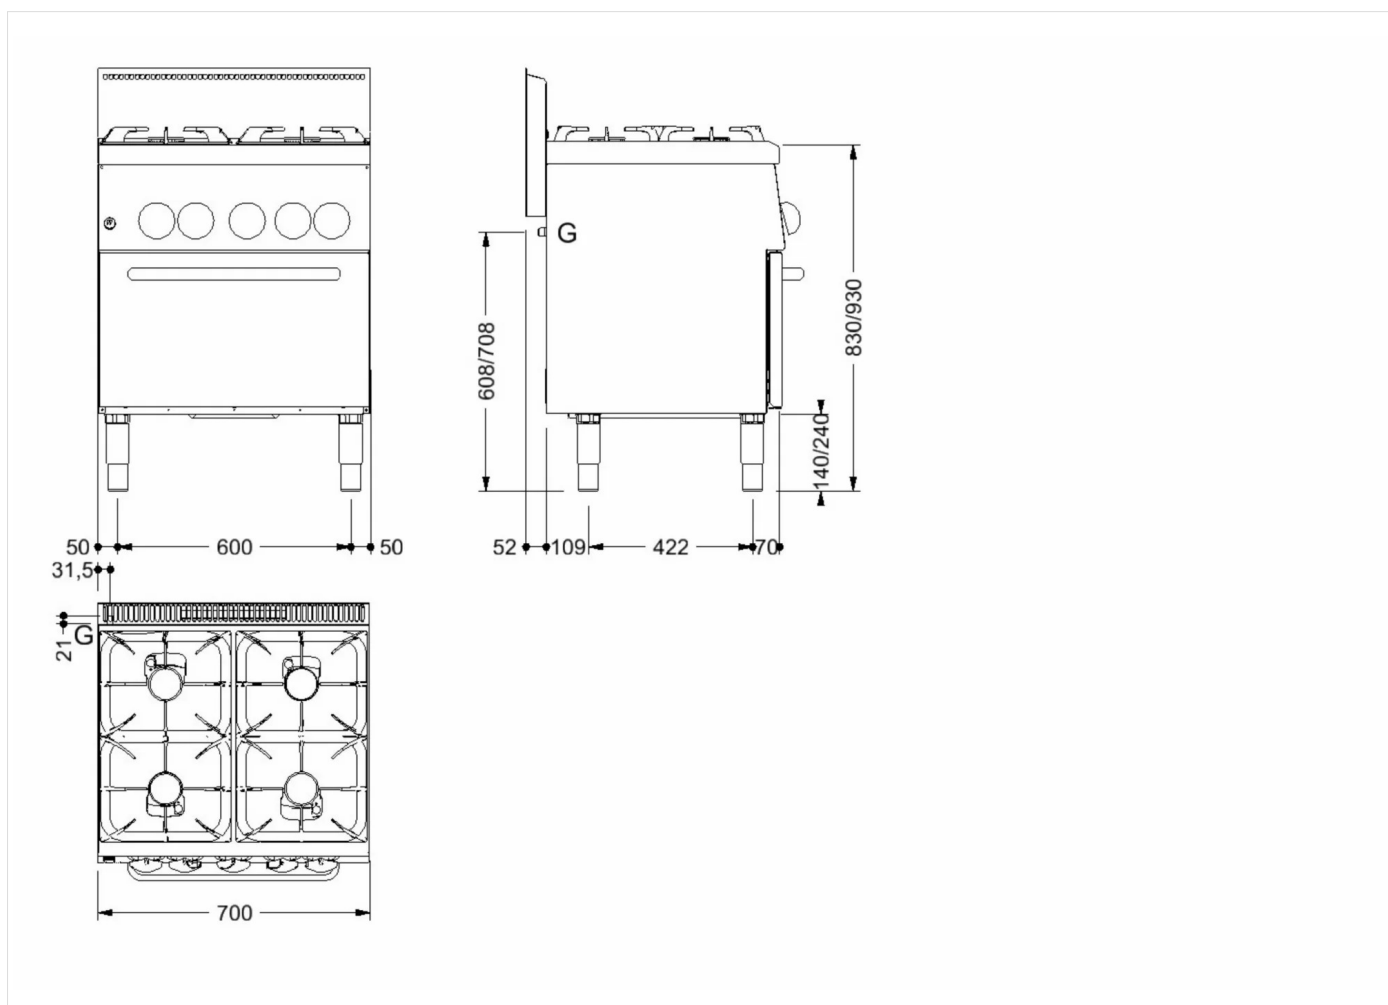

WIDTH (mm):	700
DEPTH (mm):	650
HEIGHT (mm):	870
WEIGHT (Kg):	80
VOLUME (m ³):	0.8
GAS POWER (kW):	24
INTERNAL OVEN DIM. (mm):	570x530x295h
OVEN CAPACITY:	2x GNI/I
OVEN POWER (kW):	5
COOKING ZONES N°:	4
COOKING ZONE DETAILS:	2x 3,5kW 2x 6 kW
IP GRADE:	IPX4
OVEN TEMP. RANGE (°C):	140-280

DESCRIPTION

Gas heated range, top with 4 burners, n° 2 burners - 3,5 kW and 2 burners - 6 kW gas heated oven with cooking chamber dimensions 570x530x295h mm. Automatic ignition by battery-operated electronic lighter. Oven power 5 kW. S/s adjustable feet.

RANGE	CODE	MODEL	FUNCTION
MI - 60	CRO852990	C6FG7G	Gas Ranges

ITEM

4 gas burner gas oven range

INSTALLATION SPECIFICATIONS

(G) Gas Inlet:

Ø1/2"