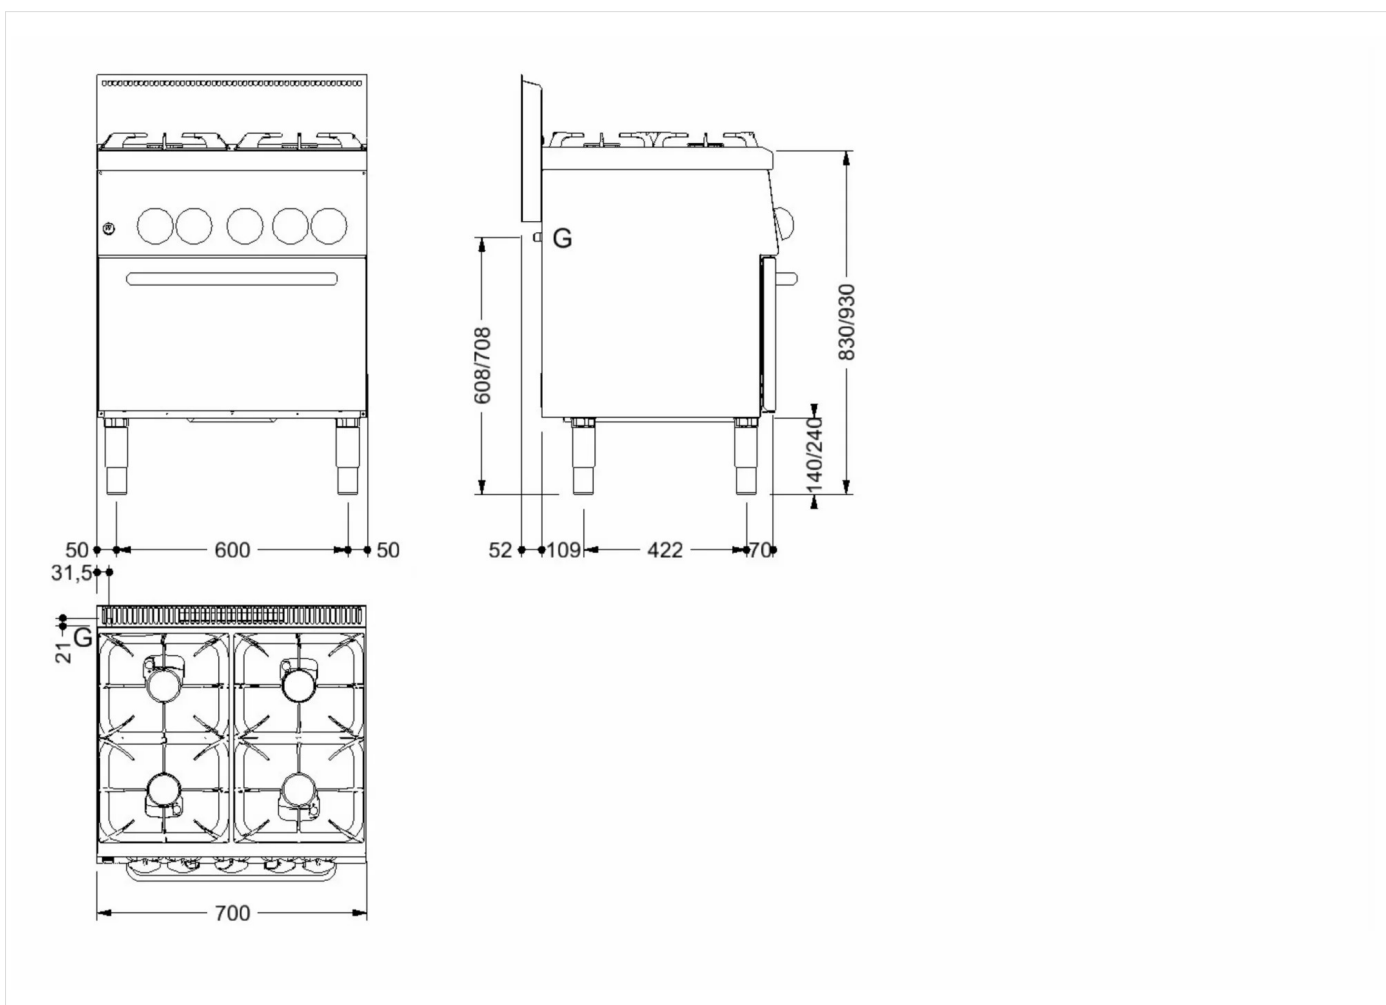

**TECHNICAL SPECIFICATIONS**

WIDTH (mm):	700
DEPTH (mm):	650
HEIGHT (mm):	870
WEIGHT (Kg):	81
VOLUME (m <sup>3</sup> ):	0.8
GAS POWER (kW):	29
INTERNAL OVEN DIM. (mm):	570x530x295h
OVEN CAPACITY:	2x GNI/I
OVEN POWER (kW):	5
COOKING ZONES N°:	4
COOKING ZONE DETAILS:	4x 6 kW
IP GRADE:	IPX4
OVEN TEMP. RANGE (°C):	140-280

**DESCRIPTION**

Gas heated range, top with 4 burners with 6 kW gas heated oven with cooking chamber dimensions 570x530x295h mm. Automatic ignition by battery-operated electronic lighter. Oven power 5 kW. S/s adjustable feet.

## INSTALLATION SPECIFICATIONS

(G) Gas Inlet:

Ø1/2"