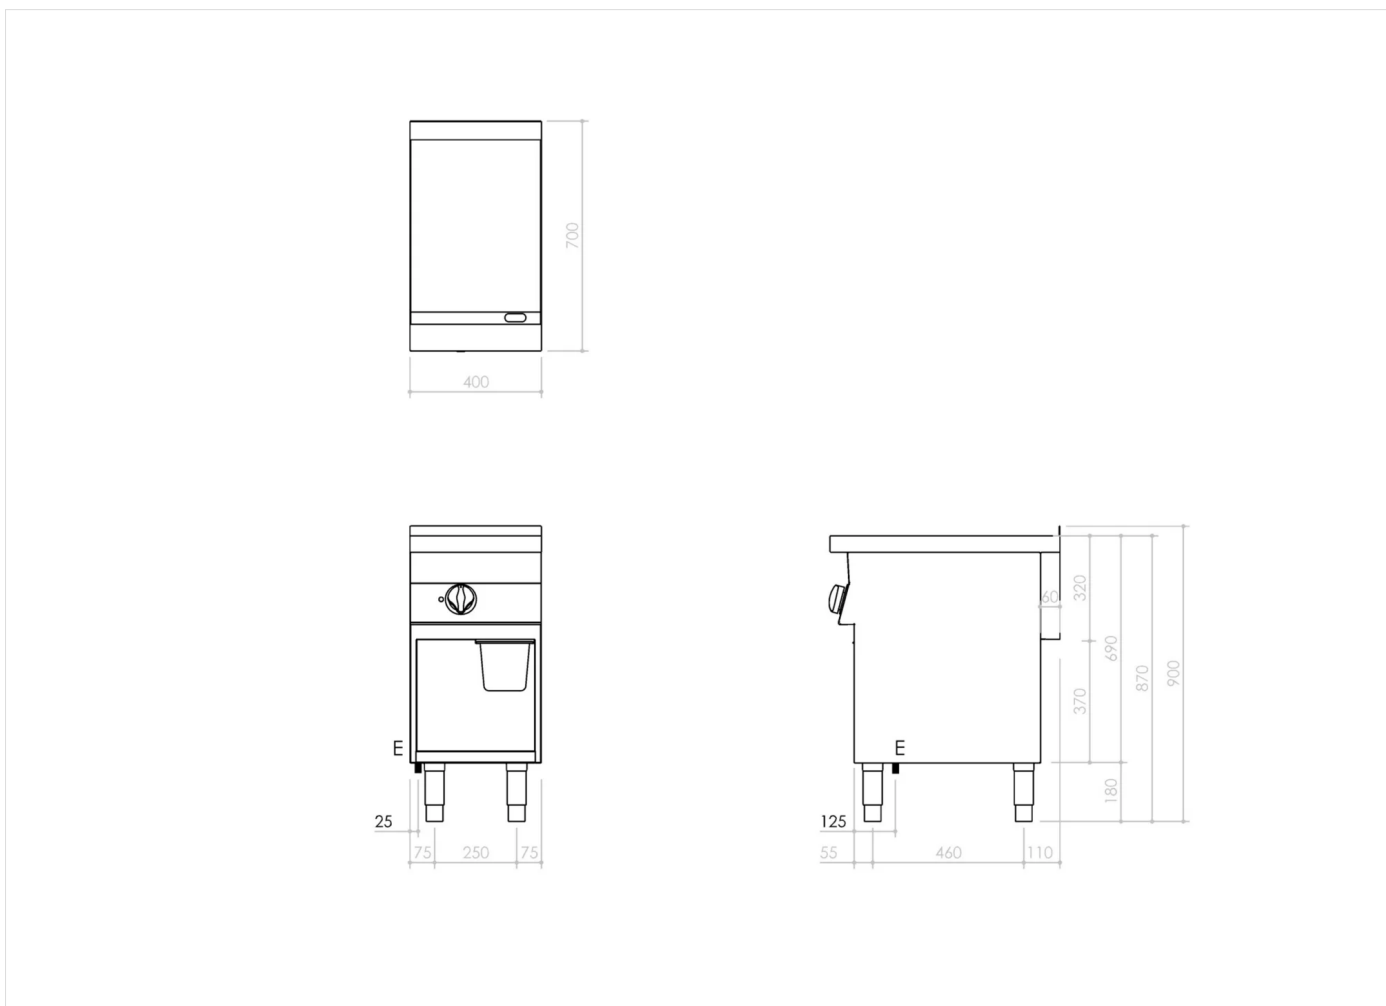

RANGE	CODE	MODEL	FUNCTION
MO - 70	CRI307370	NEFT74ELIVG	Griddles

ITEM

Electric griddle top with smooth plate in AISI 430 stainless steel on open stand

RANGE	CODE	MODEL	FUNCTION
MO - 70	CRI307370	NEFT74ELIVG	Griddles

ITEM

Electric griddle top with smooth plate in AISI 430 stainless steel on open stand

INSTALLATION SPECIFICATIONS

(E) Electrical Connection: **380-415 V 3N 50-60Hz**