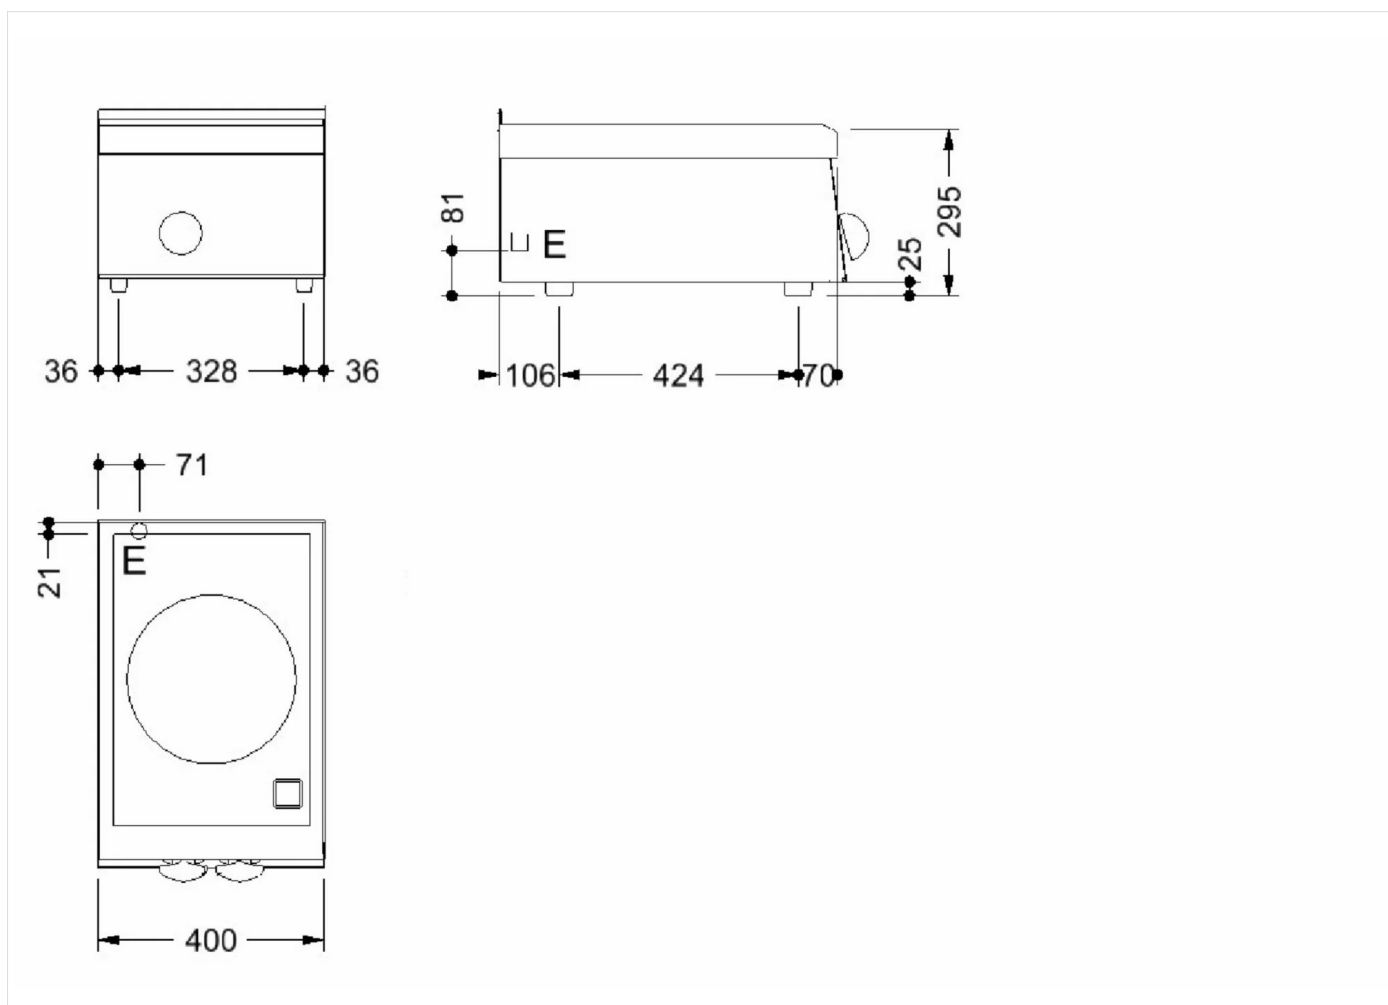

RANGE	CODE	MODEL	FUNCTION
MI - 60	CRO853571	IW64E	Induction Ranges

ITEM

Single wok induction top

RANGE	CODE	MODEL	FUNCTION
MI - 60	CRO853571	IW64E	Induction Ranges

ITEM

Single wok induction top

INSTALLATION SPECIFICATIONS

(E) Electrical Connection: VAC400 3N 50/60Hz