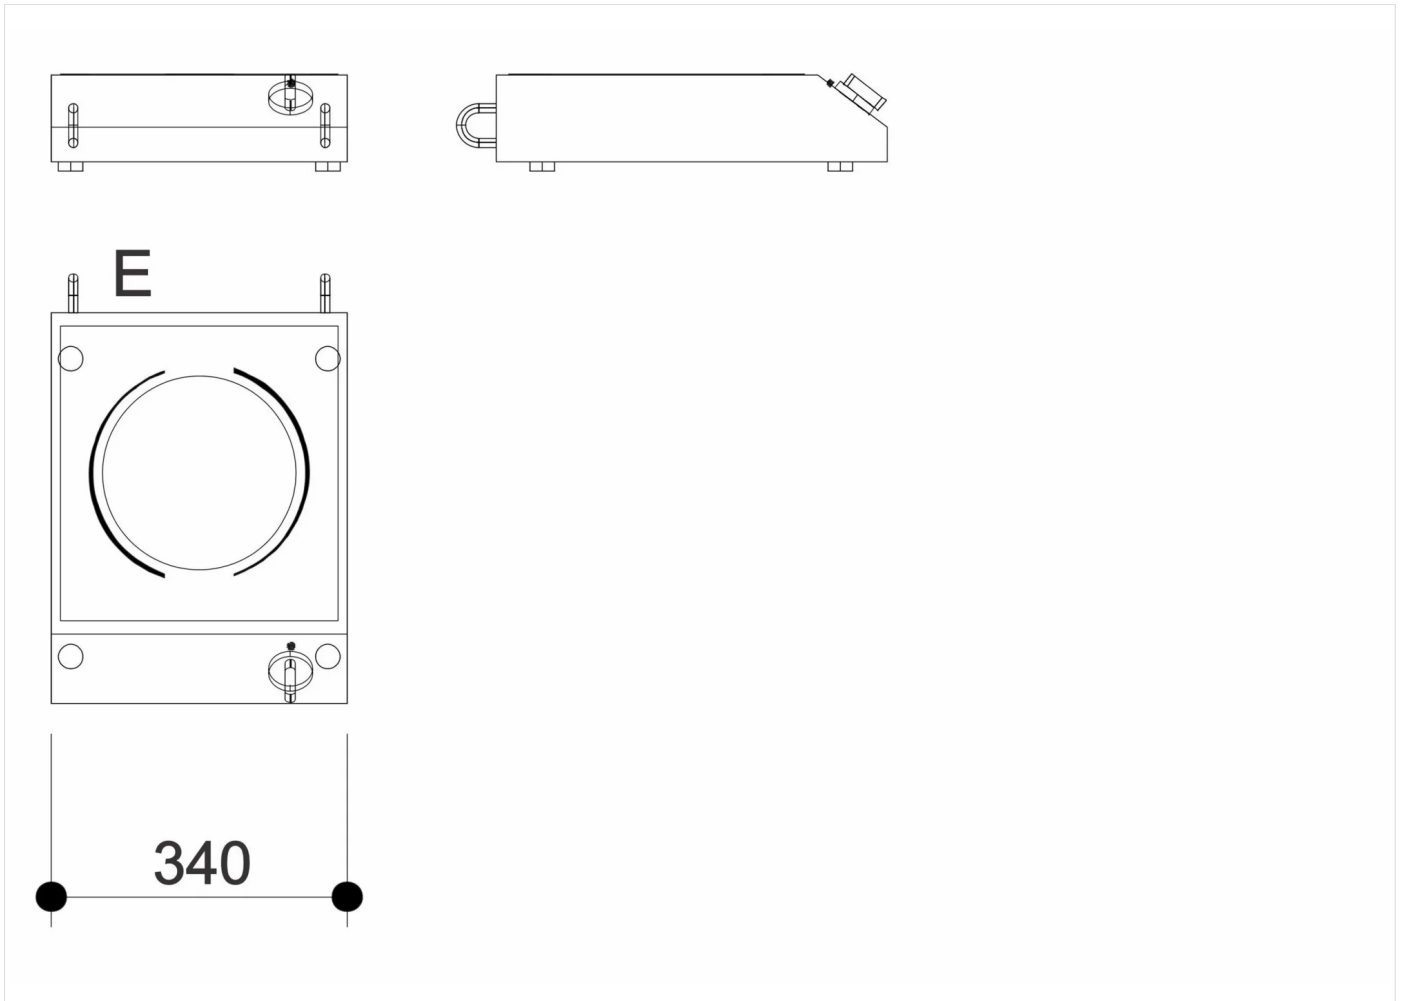

RANGE	CODE	MODEL	FUNCTION
MI - 60	CRO954989	TT3435EU	Induction Ranges

ITEM

Countertop single induction hob

INSTALLATION SPECIFICATIONS

(E) Electrical Connection: VAC230 50Hz