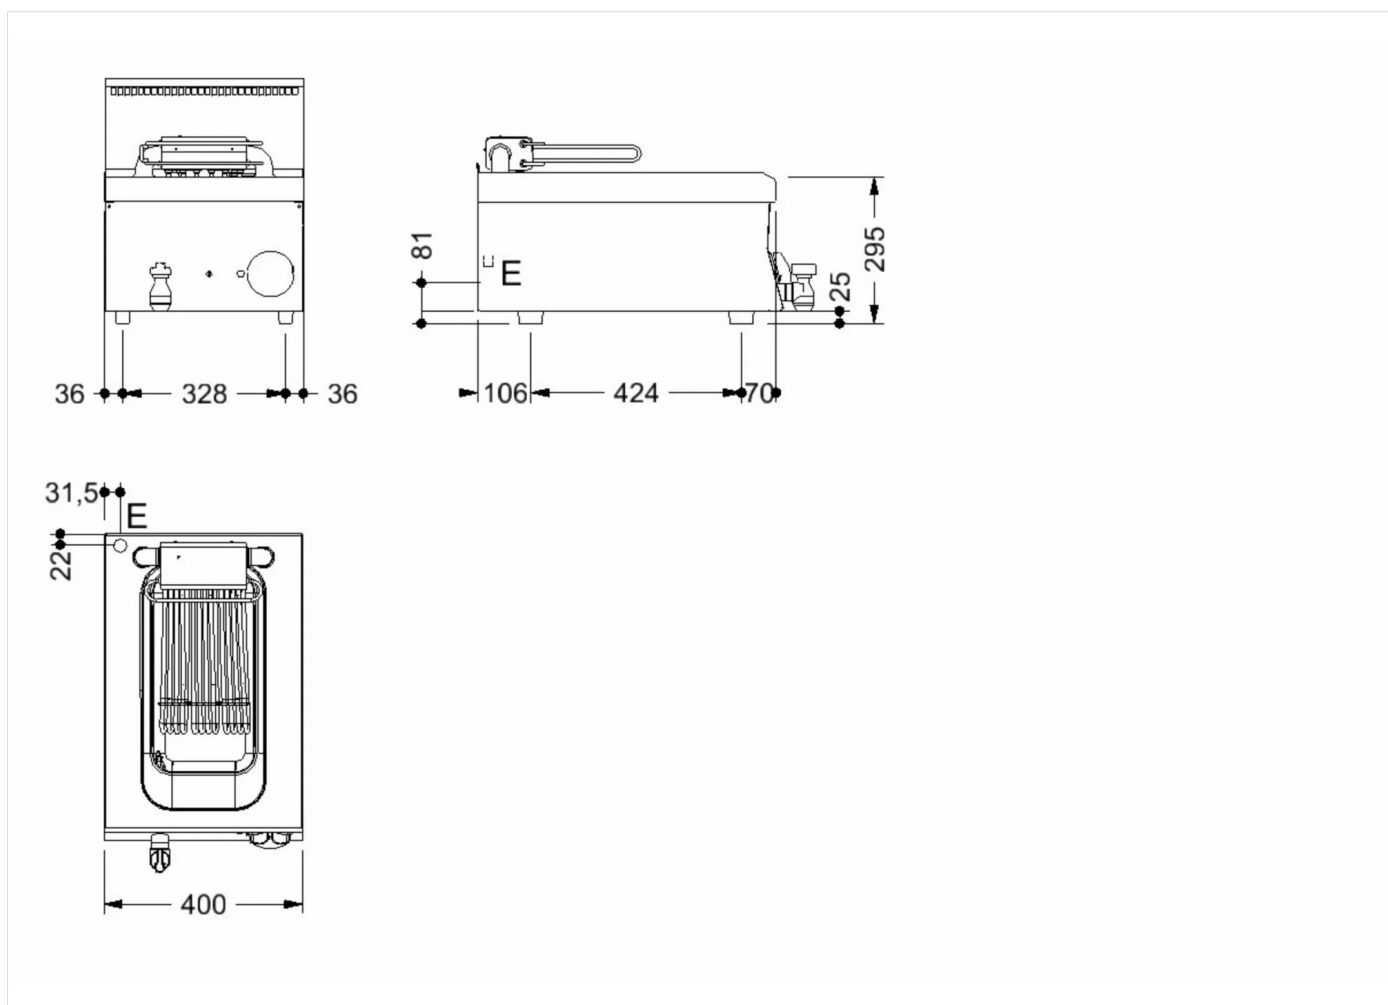

RANGE	CODE	MODEL	FUNCTION
MI - 60	CRI620420	F64ER	Fryers

ITEM

Single pan electric fryer 10 litres top

INSTALLATION SPECIFICATIONS

(E) Electrical Connection: VAC400 3N 50/60Hz