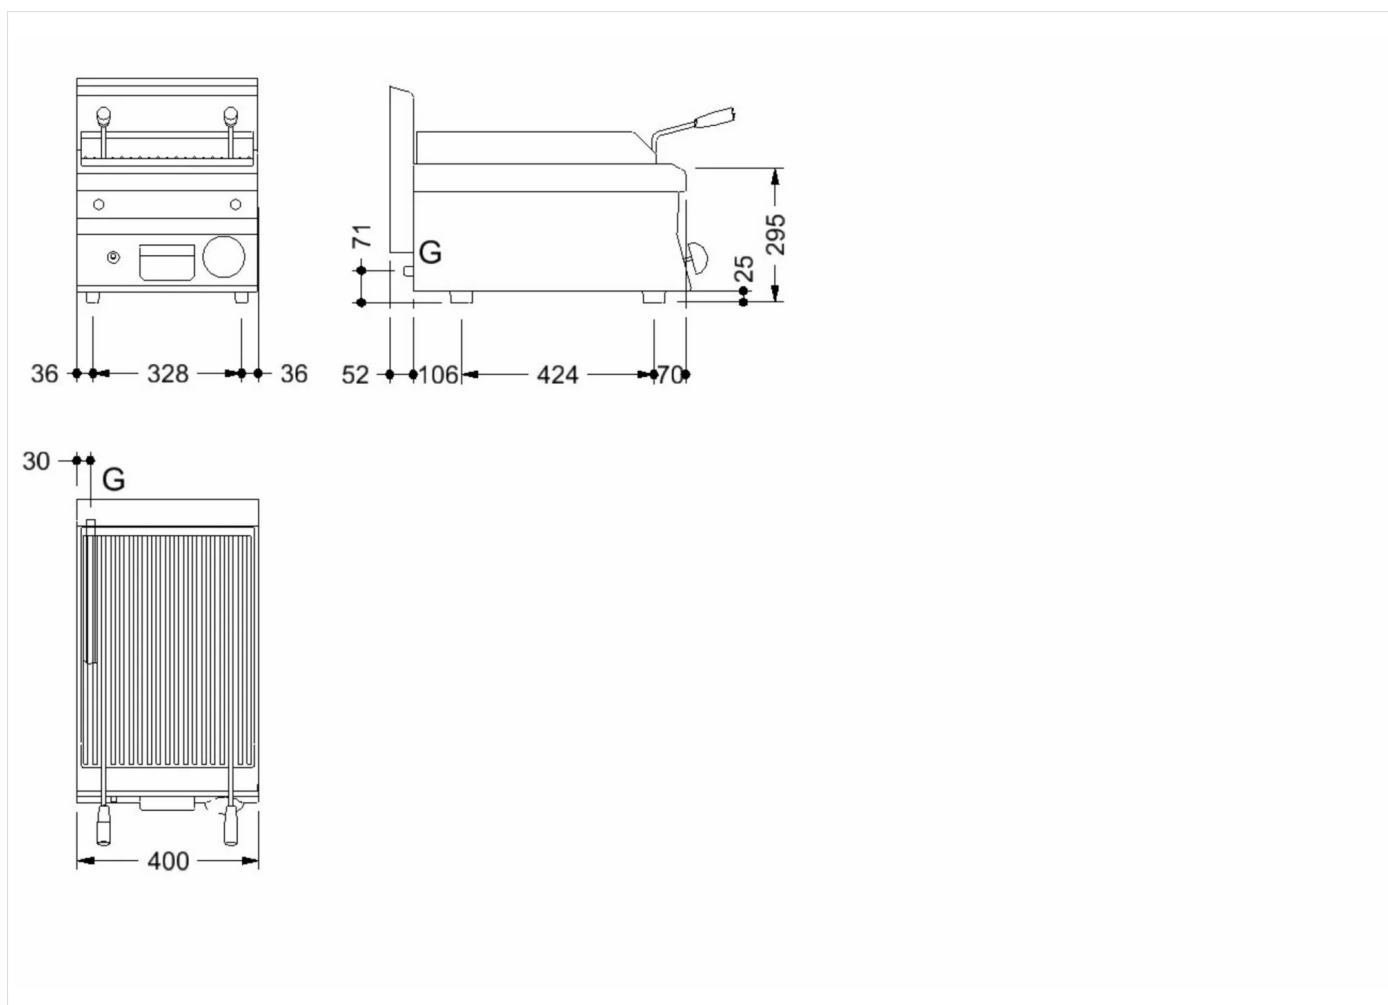

**TECHNICAL SPECIFICATIONS**

WIDTH (mm):	400
DEPTH (mm):	650
HEIGHT (mm):	295
WEIGHT (Kg):	44
VOLUME (m <sup>3</sup> ):	0.27
GAS POWER (kW):	7
COOKING ZONES N°:	1
COOKING ZONES DIM. (mm):	370x515mm
COOKING ZONE DETAILS:	1 x 7kW

**DESCRIPTION**

S/s gas char grill, charcoal support in s/s steel mesh, c/w 1 bag of lavastones. S/s burners with pilot burner and safety thermocouple. Gas cock with valve. Two levels adjustable grid. Extractable dripping fat drawer.

RANGE	CODE	MODEL	FUNCTION
MI - 60	CRO853340	GPL64G	Grills

ITEM

**Gas charcoal grill top with lava rocks and stainless steel grid**

**INSTALLATION SPECIFICATIONS**

(G) Gas Inlet:  $\text{Ø}1/2''$