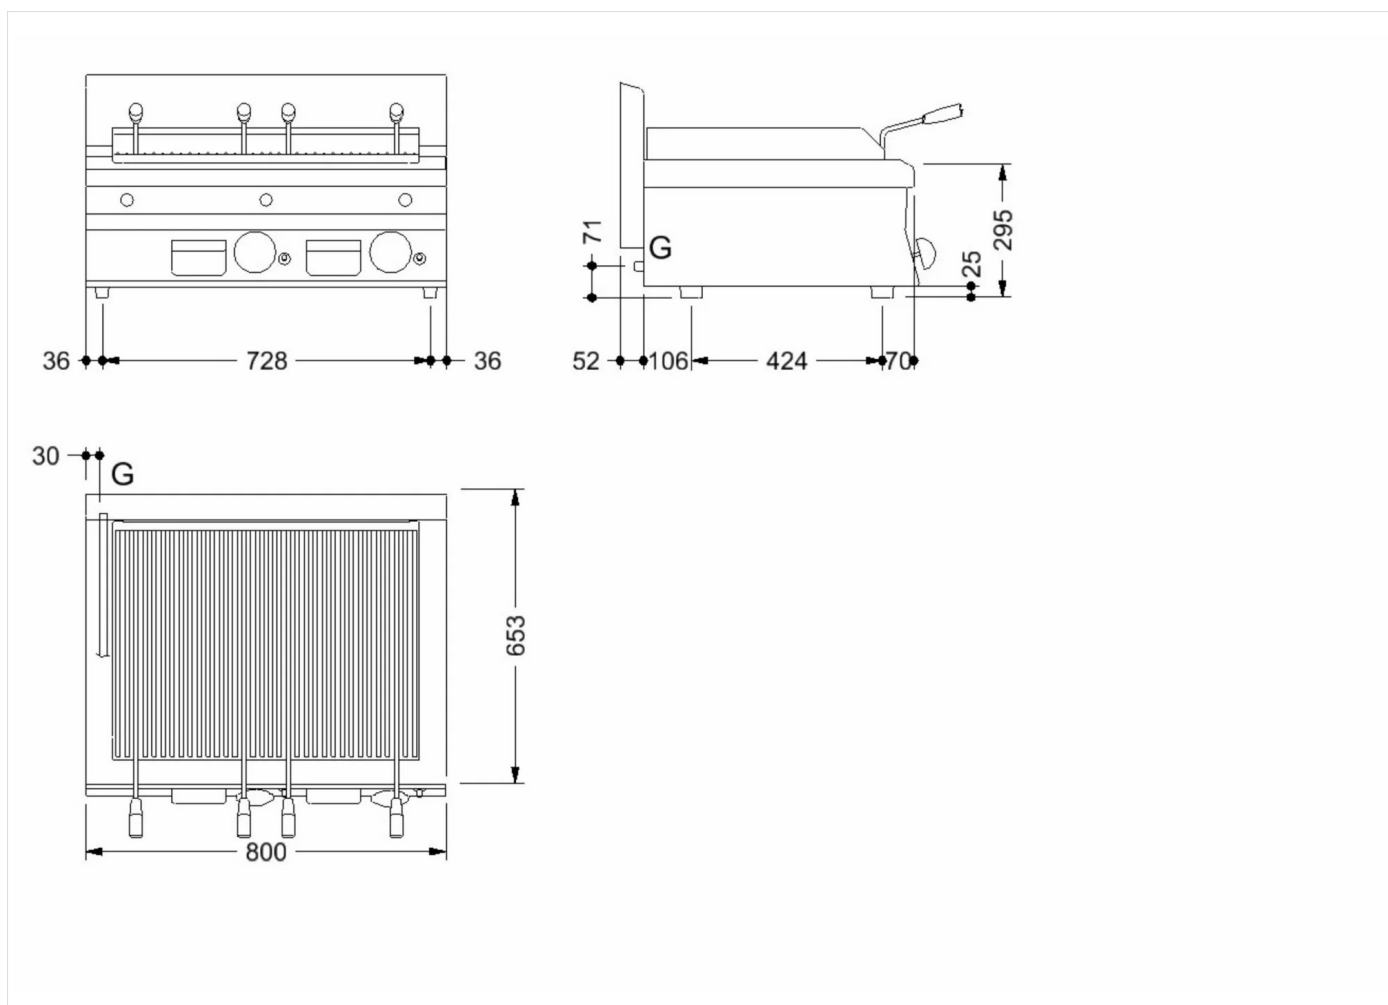

TECHNICAL SPECIFICATIONS

WIDTH (mm):	800
DEPTH (mm):	650
HEIGHT (mm):	295
WEIGHT (Kg):	73
VOLUME (m ³):	0.43
GAS POWER (kW):	14
COOKING ZONES N°:	2
COOKING ZONES DIM. (mm):	660x515mm
COOKING ZONE DETAILS:	2 x 7kW

DESCRIPTION

S/s gas char grill, charcoal support in s/s steel mesh, c/w 1 bag of lavastones. Two cooking zones. S/s burners with pilot burner and safety thermocouple. Gas cock with valve. Two levels adjustable grid. Extractable dripping fat drawer.

RANGE	CODE	MODEL	FUNCTION
MI - 60	CRO853350	GPL68G	Grills

ITEM

Gas charcoal grill top with lava rocks and stainless steel grid

INSTALLATION SPECIFICATIONS

(G) Gas Inlet: $\text{Ø}1/2''$