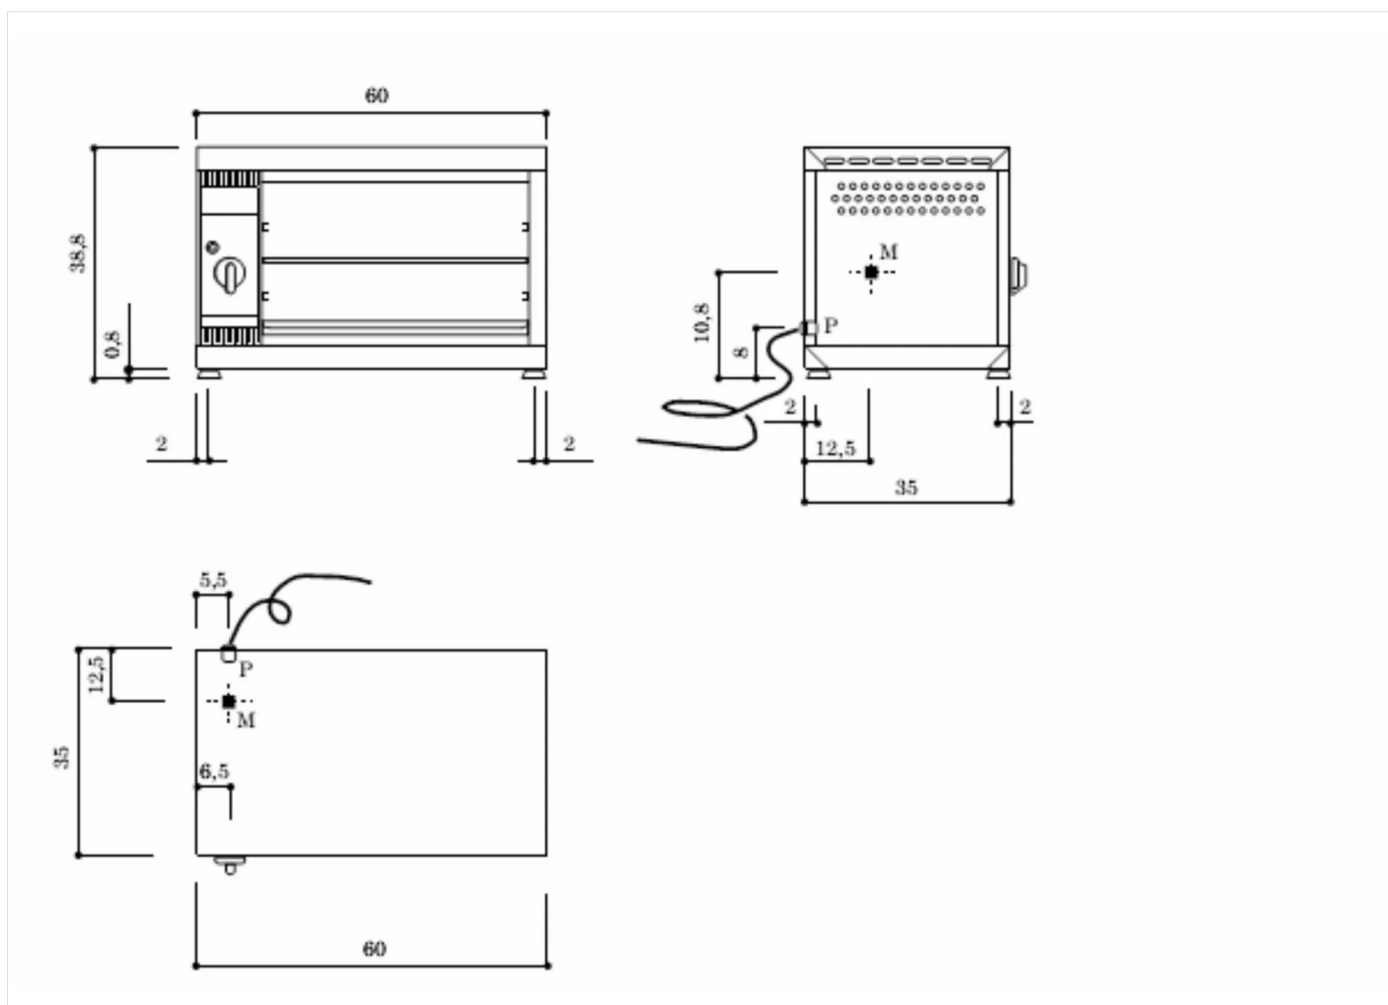

RANGE	CODE	MODEL	FUNCTION
MI - 60	MAIO40IO53300	SME62M	Salamander

ITEM

Electric salamander 600 mm width

RANGE	CODE	MODEL	FUNCTION
MI - 60	MAIO40IO53300	SME62M	Salamander

ITEM

Electric salamander 600 mm width

INSTALLATION SPECIFICATIONS

(E) Electrical Connection: VAC230 50/60Hz