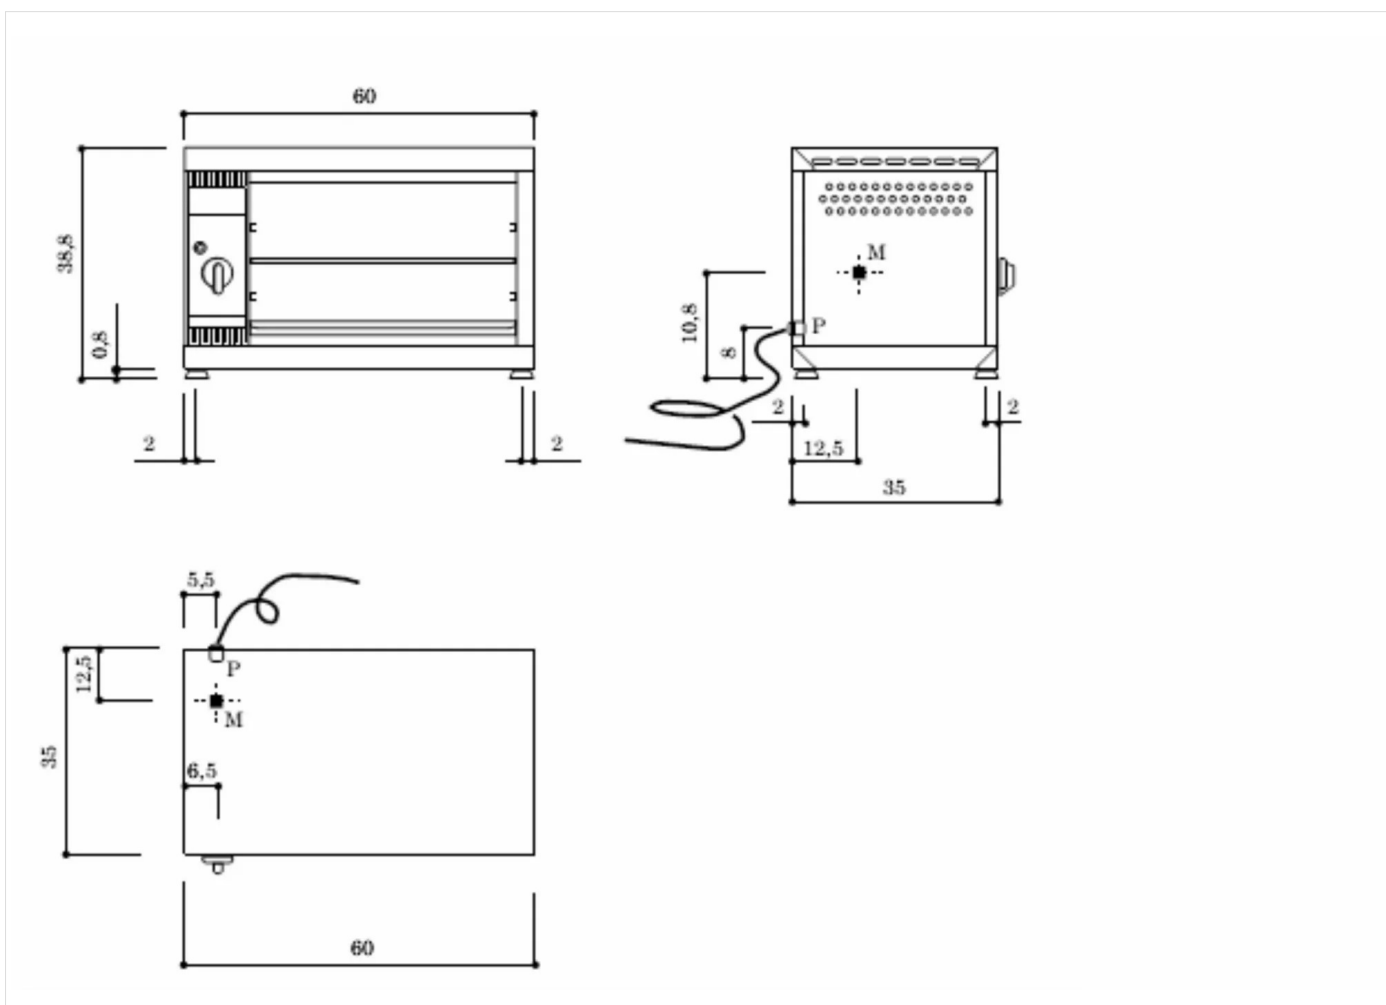

RANGE	CODE	MODEL	FUNCTION
MI - 60	MAIO40IO54300	SME63M	Salamander

ITEM

Electric salamander 600 mm width

RANGE	CODE	MODEL	FUNCTION
MI - 60	MAIO40IO54300	SME63M	Salamander

ITEM

Electric salamander 600 mm width

INSTALLATION SPECIFICATIONS

(E) Electrical Connection: VAC230 50/60Hz