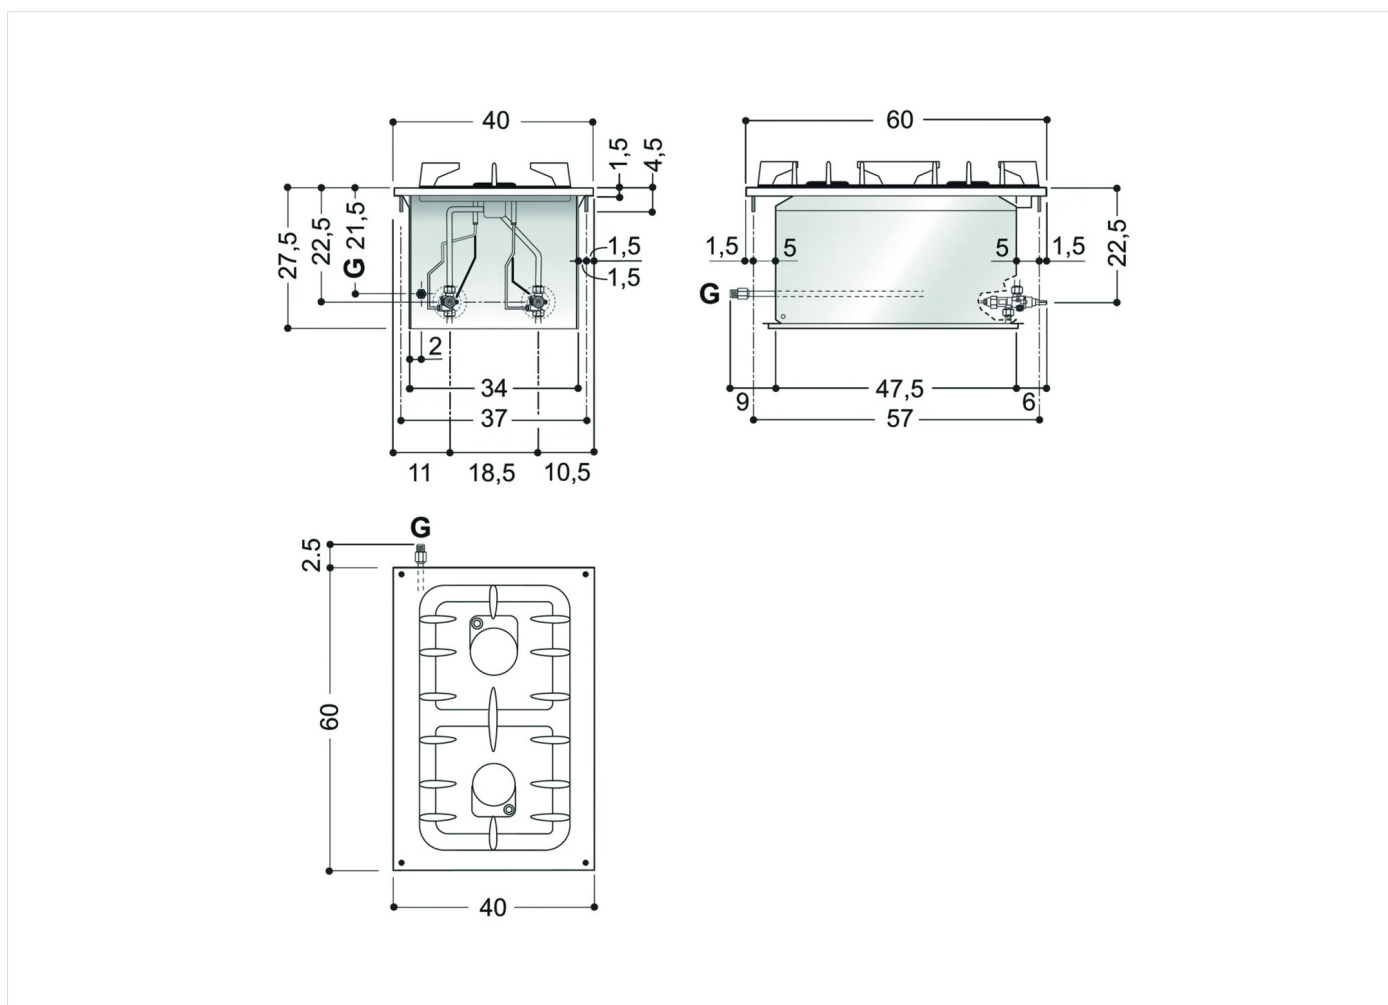

RANGE	CODE	MODEL	FUNCTION
Drop-in 60	MAIO403606000	PCGD-4I	Gas Ranges

ITEM

Drop-in 2 gas burner boiling top

RANGE	CODE	MODEL	FUNCTION
Drop-in 60	MAIO403606000	PCGD-4I	Gas Ranges

ITEM

Drop-in 2 gas burner boiling top

TECHNICAL SPECIFICATIONS

WIDTH (mm):	400
DEPTH (mm):	600
HEIGHT (mm):	250
WEIGHT (Kg):	17
VOLUME (m ³):	0.15
GAS POWER (kW):	9
COOKING ZONES N°:	2

DESCRIPTION

Boiling top with 2 cooking hobs, 1 of 3,5 kW and 1 of 5,5 kW. Antiacid enamelled black cast iron grid. Cast iron burners, c/w pilot burner and safety thermocouple. Gas cock with safety valve.

RANGE	CODE	MODEL	FUNCTION
Drop-in 60	MAIO403606000	PCGD-4I	Gas Ranges

ITEM

Drop-in 2 gas burner boiling top

INSTALLATION SPECIFICATIONS

(G) Gas Inlet: $\text{Ø}1/2''$