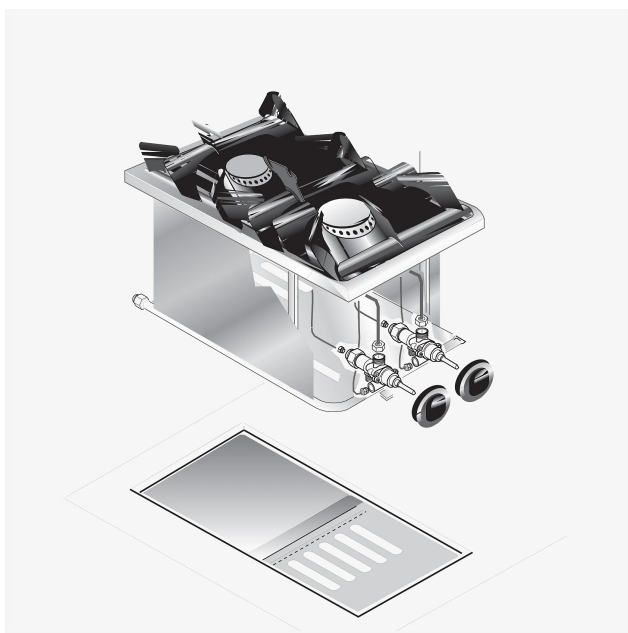

RANGE	CODE	MODEL	FUNCTION
Drop-in 60	MAIO403606000	PCGD-4I	Gas Ranges

ITEM

Drop-in 2 gas burner boiling top

RANGE	CODE	MODEL	FUNCTION
Drop-in 60	MAIO403606000	PCGD-4I	Gas Ranges

ITEM

Drop-in 2 gas burner boiling top

TECHNICAL SPECIFICATIONS

WIDTH (mm):	400
DEPTH (mm):	600
HEIGHT (mm):	250
WEIGHT (Kg):	17
VOLUME (m ³):	0.15
GAS POWER (kW):	9
COOKING ZONES N°:	2

DESCRIPTION

Boiling top with 2 cooking hobs, 1 of 3,5 kW and 1 of 5,5 kW. Antiacid enamelled black cast iron grid. Cast iron burners, c/w pilot burner and safety thermocouple. Gas cock with safety valve.

RANGE	CODE	MODEL	FUNCTION
Drop-in 60	MAIO403606000	PCGD-4I	Gas Ranges

ITEM

Drop-in 2 gas burner boiling top

INSTALLATION SPECIFICATIONS

(G) Gas Inlet: $\text{Ø}1/2''$