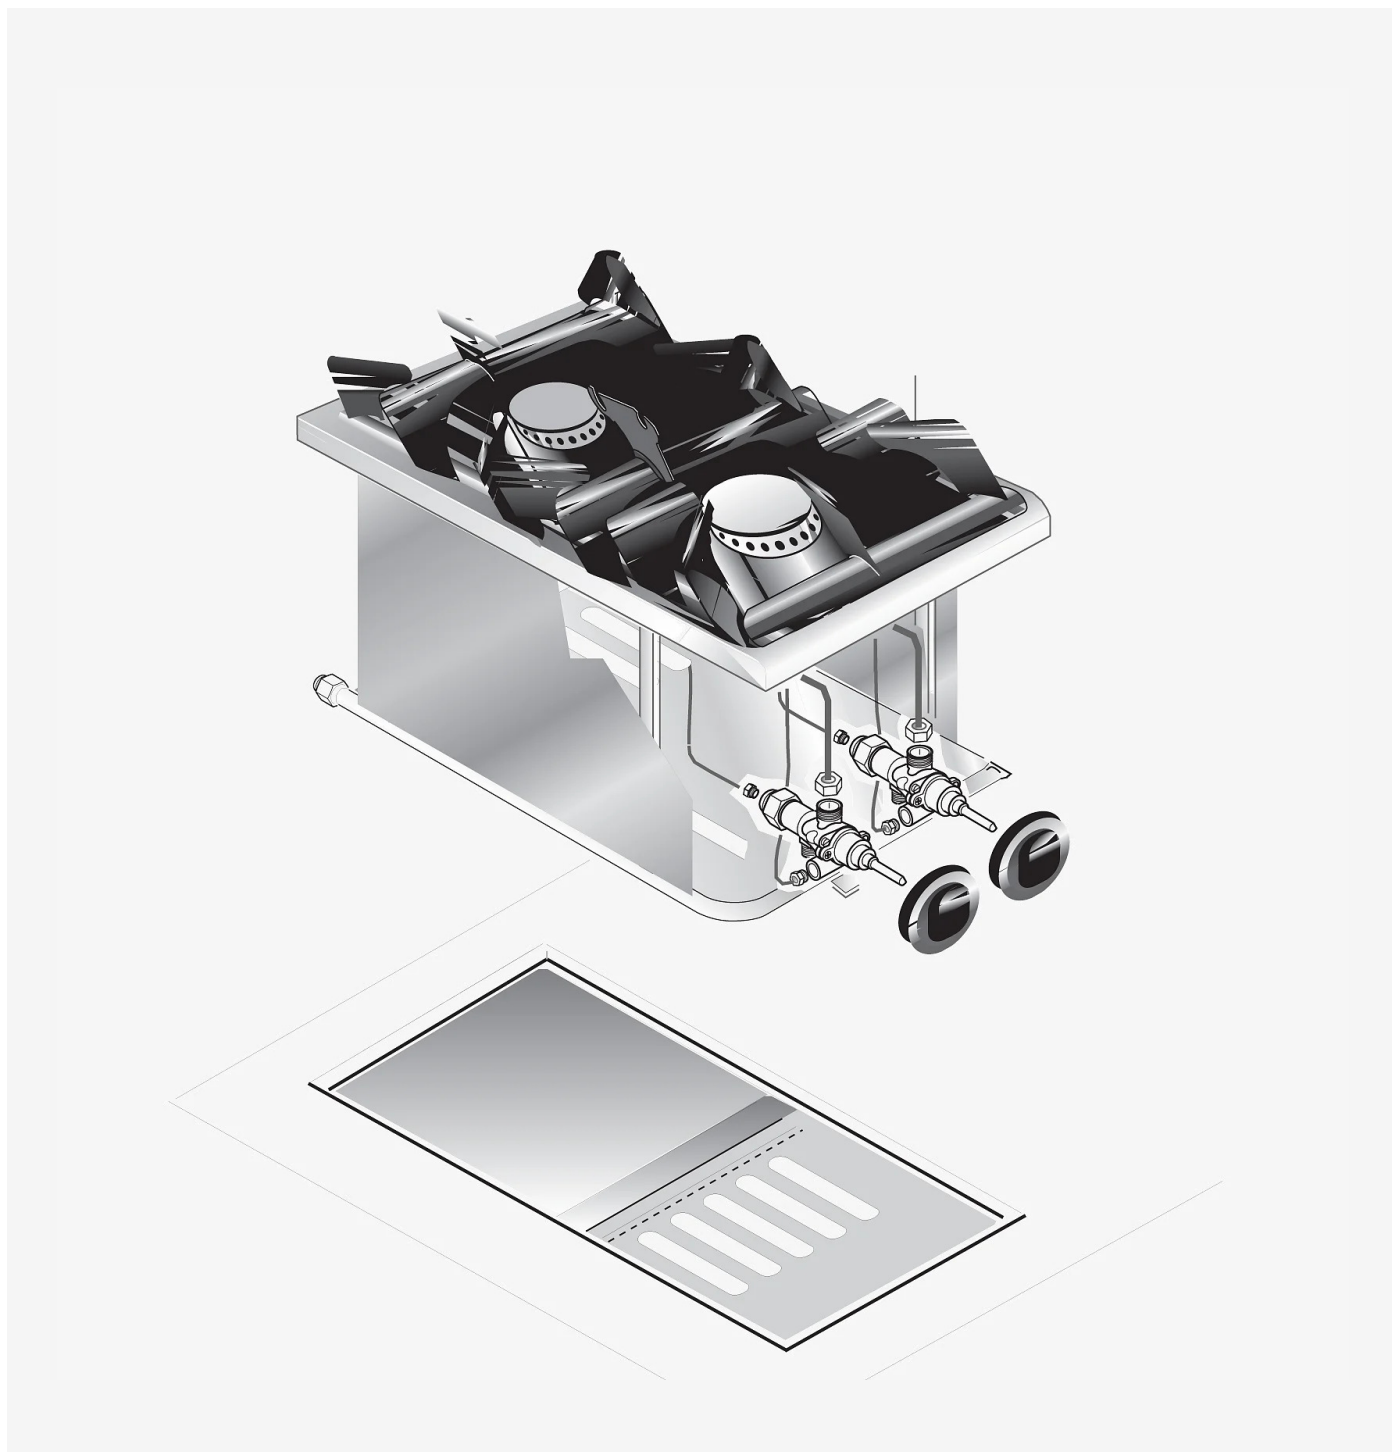

RANGE	CODE	MODEL	FUNCTION
Drop-in 60	MAIO403606000	PCGD-4I	Gas Ranges

ITEM

Drop-in 2 gas burner boiling top

RANGE	CODE	MODEL	FUNCTION
Drop-in 60	MAIO403606000	PCGD-4I	Gas Ranges

ITEM

Drop-in 2 gas burner boiling top

TECHNICAL SPECIFICATIONS

WIDTH (mm):	400
DEPTH (mm):	600
HEIGHT (mm):	250
WEIGHT (Kg):	17
VOLUME (m ³):	0.15
GAS POWER (kW):	9
COOKING ZONES N°:	2

DESCRIPTION

Boiling top with 2 cooking hobs, 1 of 3,5 kW and 1 of 5,5 kW. Antiacid enamelled black cast iron grid. Cast iron burners, c/w pilot burner and safety thermocouple. Gas cock with safety valve.

RANGE	CODE	MODEL	FUNCTION
Drop-in 60	MAIO403606000	PCGD-4I	Gas Ranges

ITEM

Drop-in 2 gas burner boiling top

INSTALLATION SPECIFICATIONS

(G) Gas Inlet: $\text{Ø}1/2''$