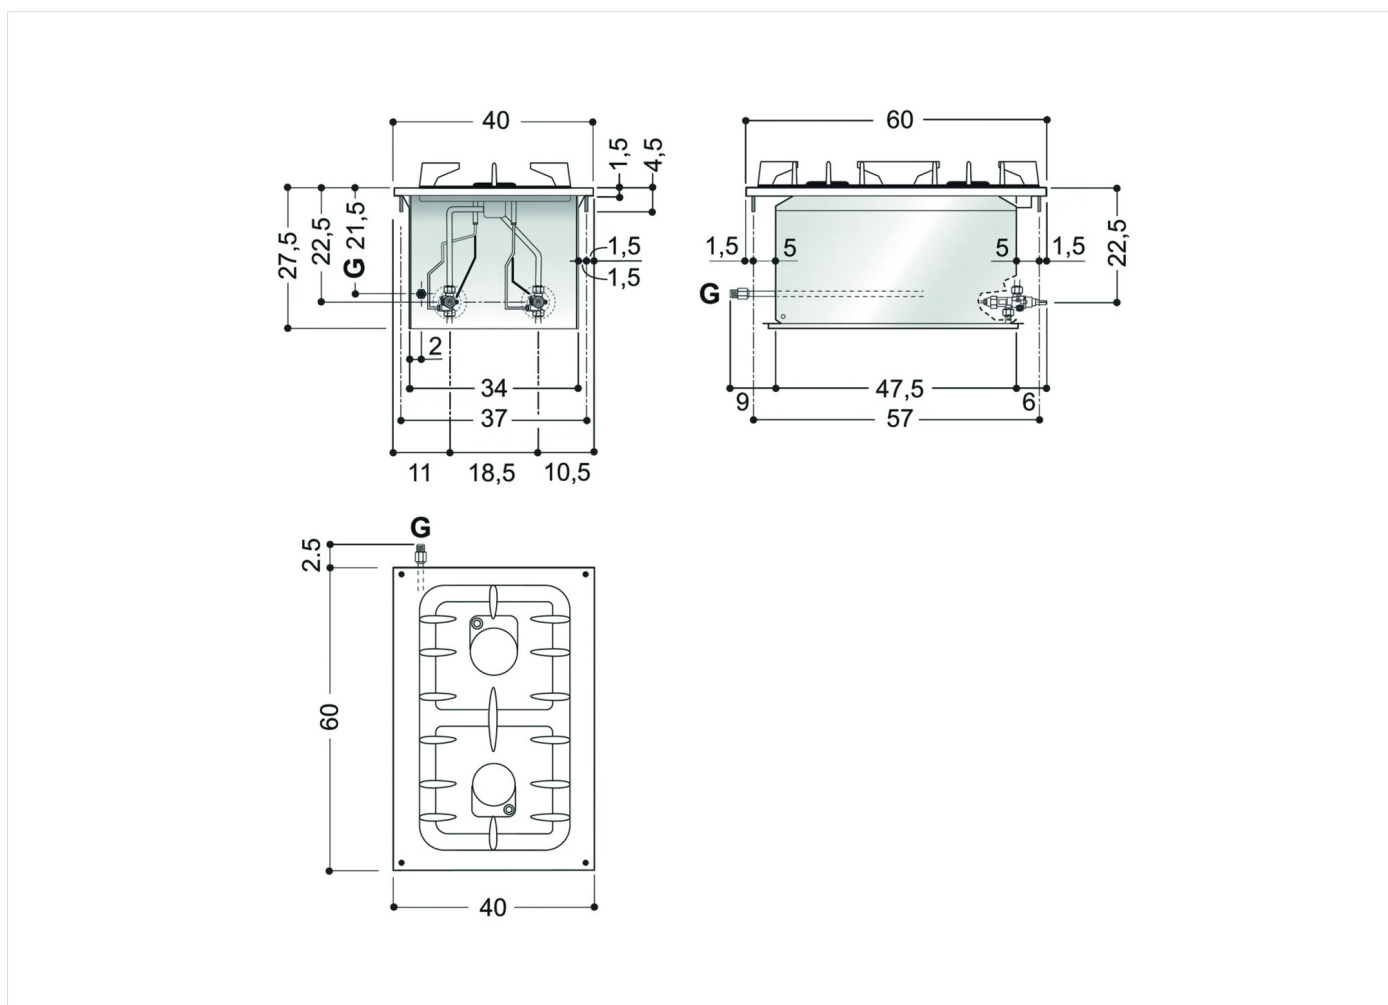

RANGE	CODE	MODEL	FUNCTION
Drop-in 60	MAIO403608000	PCGD-4IL	Gas Ranges

ITEM

Drop-in 2 gas burner boiling top

RANGE	CODE	MODEL	FUNCTION
Drop-in 60	MAIO403608000	PCGD-4IL	Gas Ranges

ITEM

Drop-in 2 gas burner boiling top

TECHNICAL SPECIFICATIONS

WIDTH (mm):	400
DEPTH (mm):	600
HEIGHT (mm):	250
WEIGHT (Kg):	17
VOLUME (m ³):	0.15
GAS POWER (kW):	7
COOKING ZONES N°:	2

DESCRIPTION

Boiling top with 2 cooking hobs of 3,5 kW. Antiacid enamelled black cast iron grid. Cast iron burners, c/w pilot burner and safety thermocouple. Gas cock with safety valve.

RANGE	CODE	MODEL	FUNCTION
Drop-in 60	MAIO403608000	PCGD-4IL	Gas Ranges

ITEM

Drop-in 2 gas burner boiling top

INSTALLATION SPECIFICATIONS

(G) Gas Inlet: $\text{Ø}1/2''$