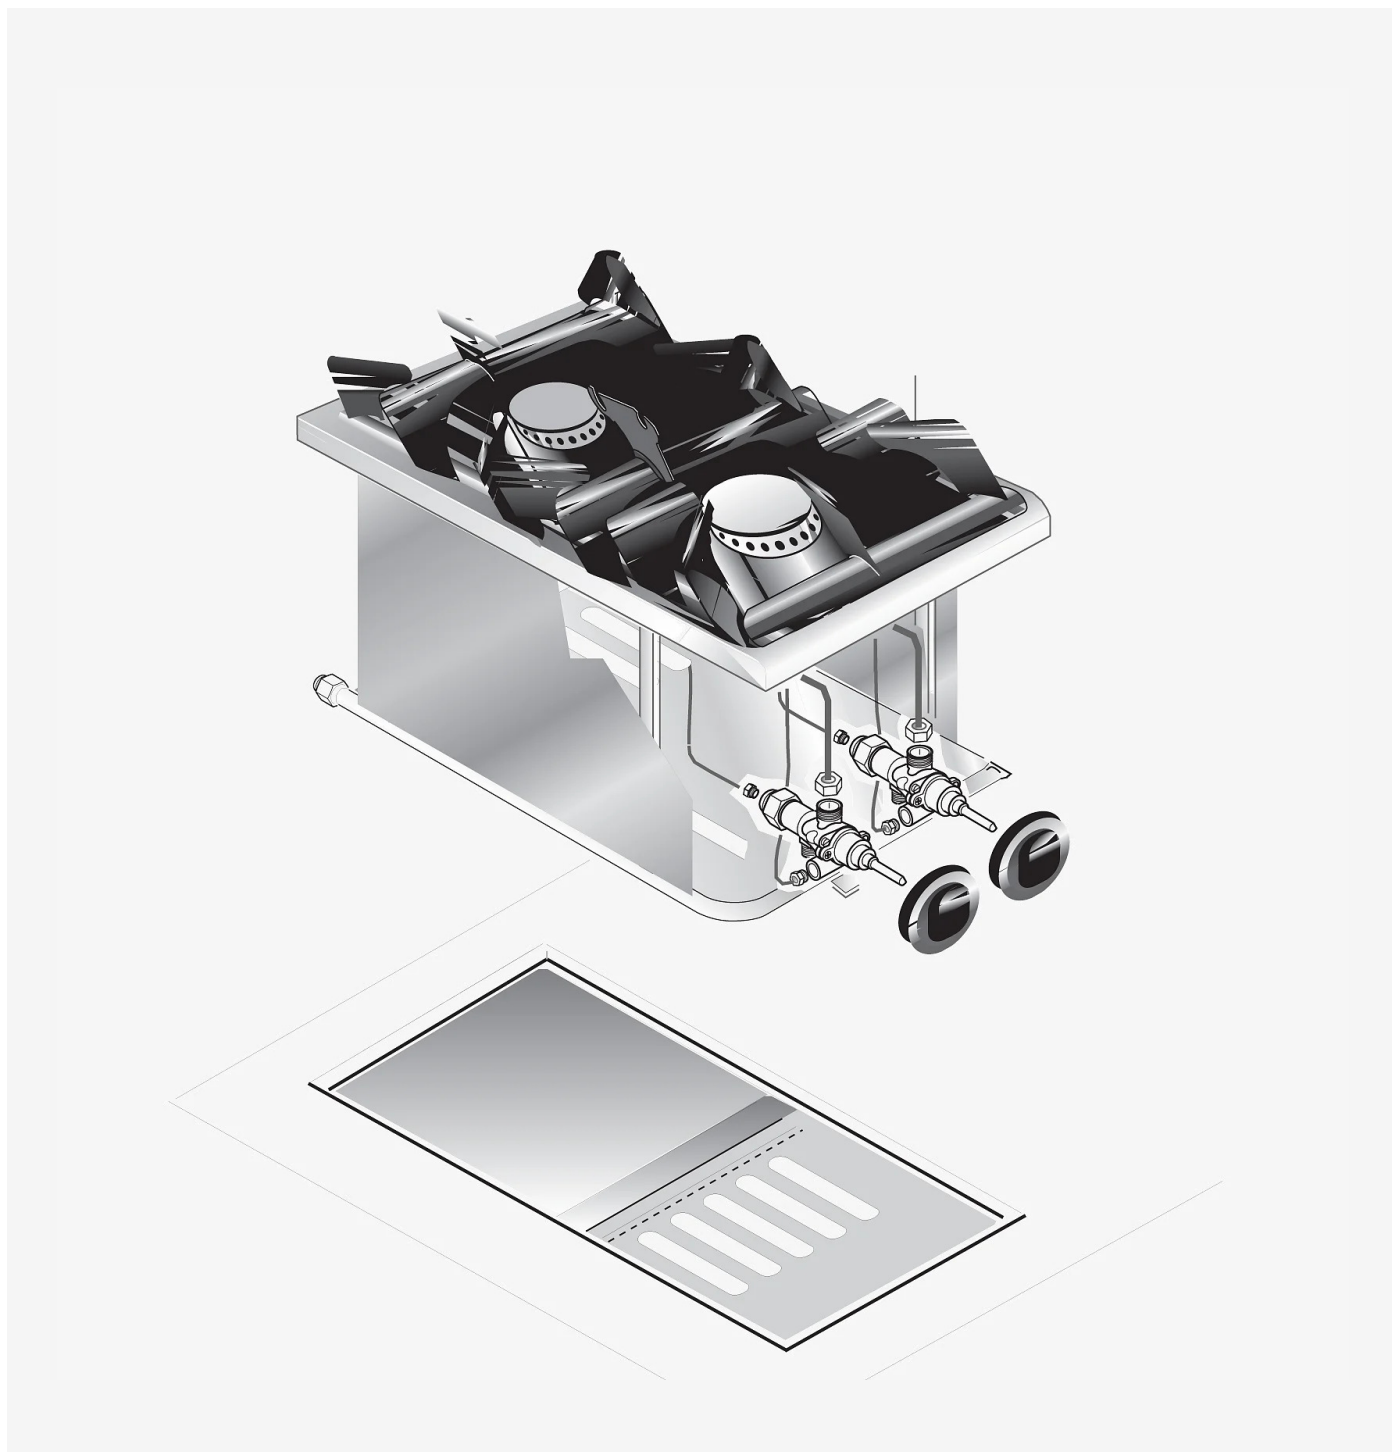

RANGE	CODE	MODEL	FUNCTION
Drop-in 60	MAIO403608000	PCGD-4IL	Gas Ranges

ITEM

Drop-in 2 gas burner boiling top

RANGE	CODE	MODEL	FUNCTION
Drop-in 60	MAIO403608000	PCGD-4IL	Gas Ranges

ITEM

Drop-in 2 gas burner boiling top

TECHNICAL SPECIFICATIONS

WIDTH (mm):	400
DEPTH (mm):	600
HEIGHT (mm):	250
WEIGHT (Kg):	17
VOLUME (m ³):	0.15
GAS POWER (kW):	7
COOKING ZONES N°:	2

DESCRIPTION

Boiling top with 2 cooking hobs of 3,5 kW. Antiacid enamelled black cast iron grid. Cast iron burners, c/w pilot burner and safety thermocouple. Gas cock with safety valve.

RANGE	CODE	MODEL	FUNCTION
Drop-in 60	MAIO403608000	PCGD-4IL	Gas Ranges

ITEM

Drop-in 2 gas burner boiling top

INSTALLATION SPECIFICATIONS

(G) Gas Inlet: $\text{Ø}1/2''$