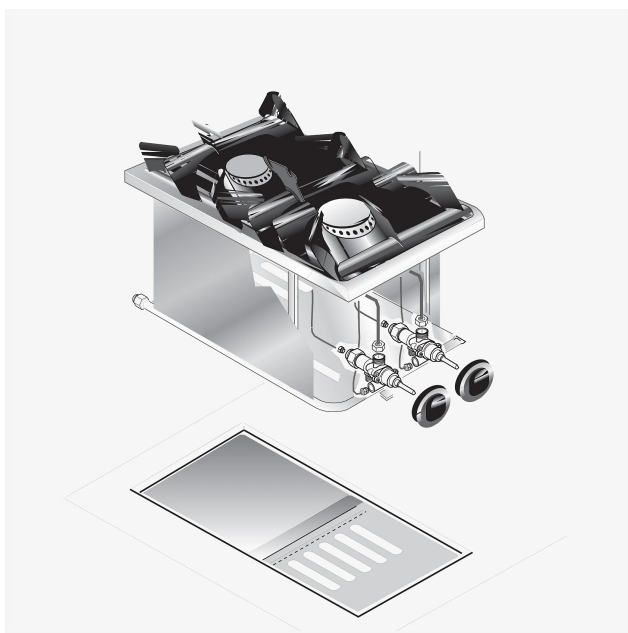

RANGE	CODE	MODEL	FUNCTION
Drop-in 60	MAIO403608000	PCGD-4IL	Gas Ranges

ITEM

Drop-in 2 gas burner boiling top

RANGE	CODE	MODEL	FUNCTION
Drop-in 60	MAIO403608000	PCGD-4IL	Gas Ranges

ITEM

Drop-in 2 gas burner boiling top

TECHNICAL SPECIFICATIONS

WIDTH (mm):	400
DEPTH (mm):	600
HEIGHT (mm):	250
WEIGHT (Kg):	17
VOLUME (m ³):	0.15
GAS POWER (kW):	7
COOKING ZONES N°:	2

DESCRIPTION

Boiling top with 2 cooking hobs of 3,5 kW. Antiacid enamelled black cast iron grid. Cast iron burners, c/w pilot burner and safety thermocouple. Gas cock with safety valve.

RANGE	CODE	MODEL	FUNCTION
Drop-in 60	MAIO403608000	PCGD-4IL	Gas Ranges

ITEM

Drop-in 2 gas burner boiling top

INSTALLATION SPECIFICATIONS

(G) Gas Inlet: $\text{Ø}1/2''$