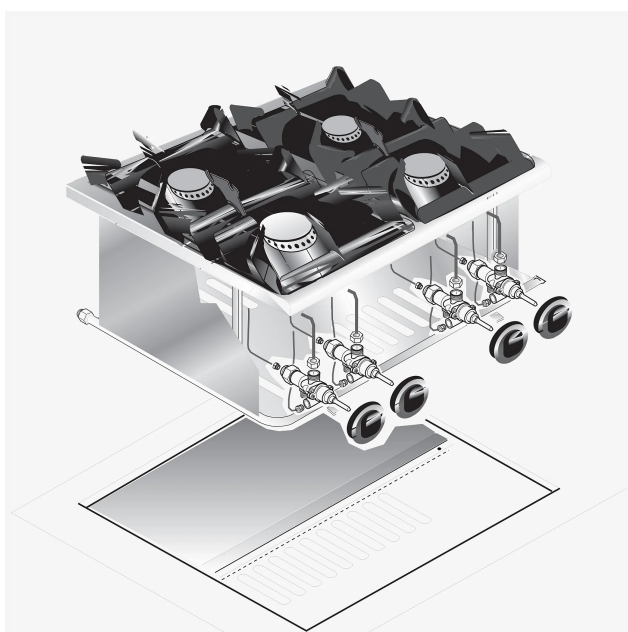

RANGE	CODE	MODEL	FUNCTION
Drop-in 60	MAIO403607000	PCGD-6I	Gas Ranges

ITEM

Drop-in 4 gas burner boiling top

RANGE	CODE	MODEL	FUNCTION
Drop-in 60	MAIO403607000	PCGD-6I	Gas Ranges

ITEM

Drop-in 4 gas burner boiling top

TECHNICAL SPECIFICATIONS

WIDTH (mm):	600
DEPTH (mm):	600
HEIGHT (mm):	250
WEIGHT (Kg):	25
VOLUME (m ³):	0.22
GAS POWER (kW):	18
COOKING ZONES N°:	4

DESCRIPTION

Boiling top with 4 cooking hobs, 2 of 3,5 kW and 2 of 5,5 kW. Antiacid enamelled black cast iron grid. Cast iron burners, c/w pilot burner and safety thermocouple. Gas cock with safety valve.

RANGE	CODE	MODEL	FUNCTION
Drop-in 60	MAIO403607000	PCGD-6I	Gas Ranges

ITEM

Drop-in 4 gas burner boiling top

INSTALLATION SPECIFICATIONS

(G) Gas Inlet: $\text{Ø}1/2''$