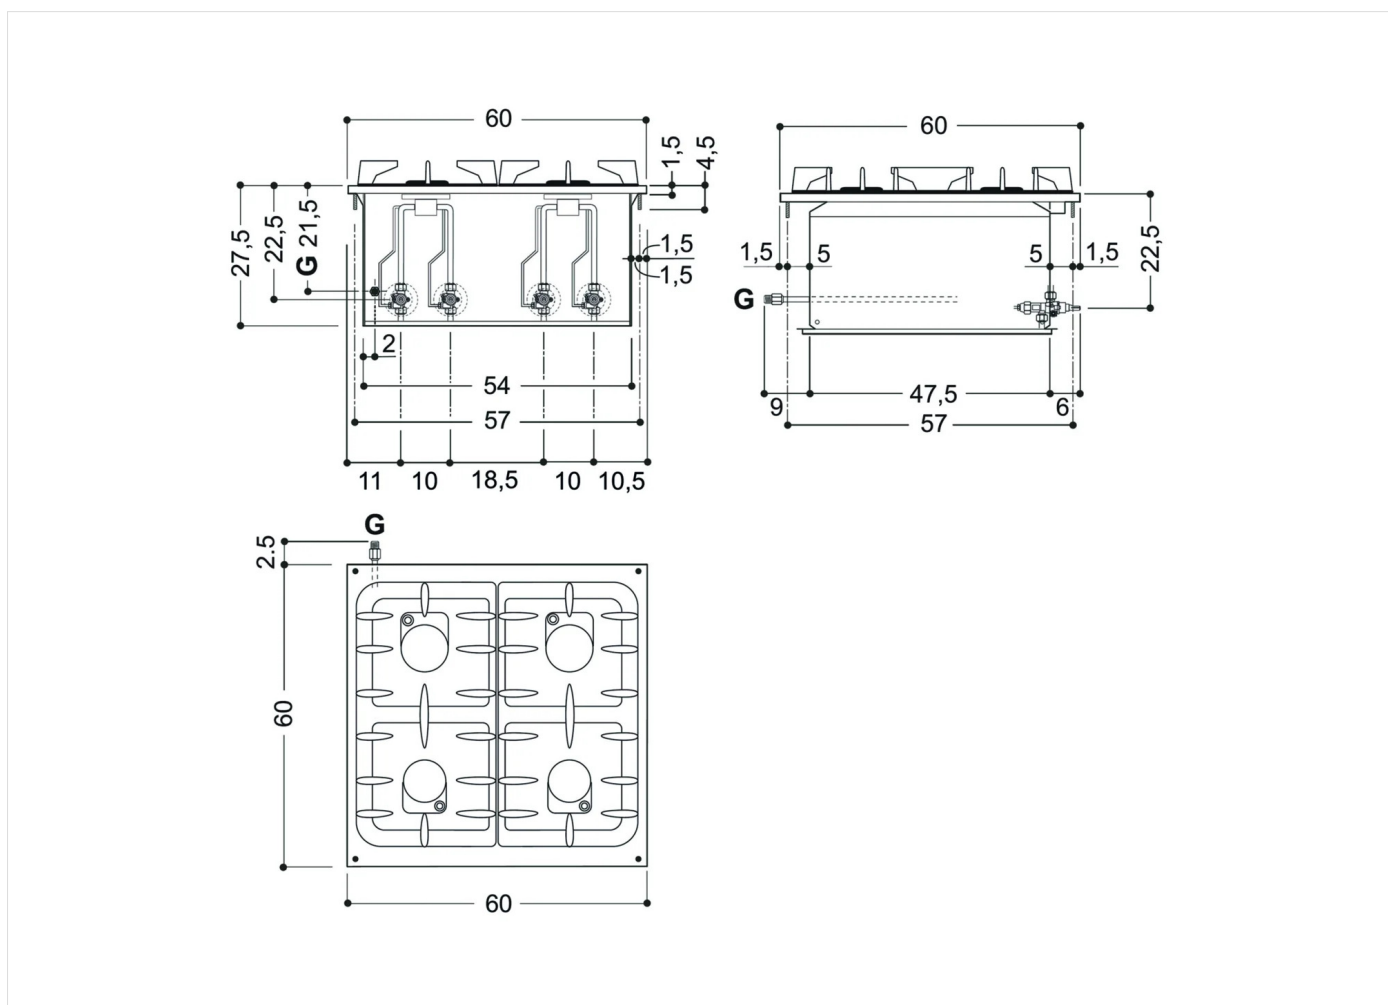

RANGE	CODE	MODEL	FUNCTION
Drop-in 60	MAIO403607000	PCGD-6I	Gas Ranges

ITEM

Drop-in 4 gas burner boiling top

RANGE	CODE	MODEL	FUNCTION
Drop-in 60	MAIO403607000	PCGD-6I	Gas Ranges

ITEM

Drop-in 4 gas burner boiling top

TECHNICAL SPECIFICATIONS

WIDTH (mm):	600
DEPTH (mm):	600
HEIGHT (mm):	250
WEIGHT (Kg):	25
VOLUME (m ³):	0.22
GAS POWER (kW):	18
COOKING ZONES N°:	4

DESCRIPTION

Boiling top with 4 cooking hobs, 2 of 3,5 kW and 2 of 5,5 kW. Antiacid enamelled black cast iron grid. Cast iron burners, c/w pilot burner and safety thermocouple. Gas cock with safety valve.

RANGE	CODE	MODEL	FUNCTION
Drop-in 60	MAIO403607000	PCGD-6I	Gas Ranges

ITEM

Drop-in 4 gas burner boiling top

INSTALLATION SPECIFICATIONS

(G) Gas Inlet: $\text{Ø}1/2''$