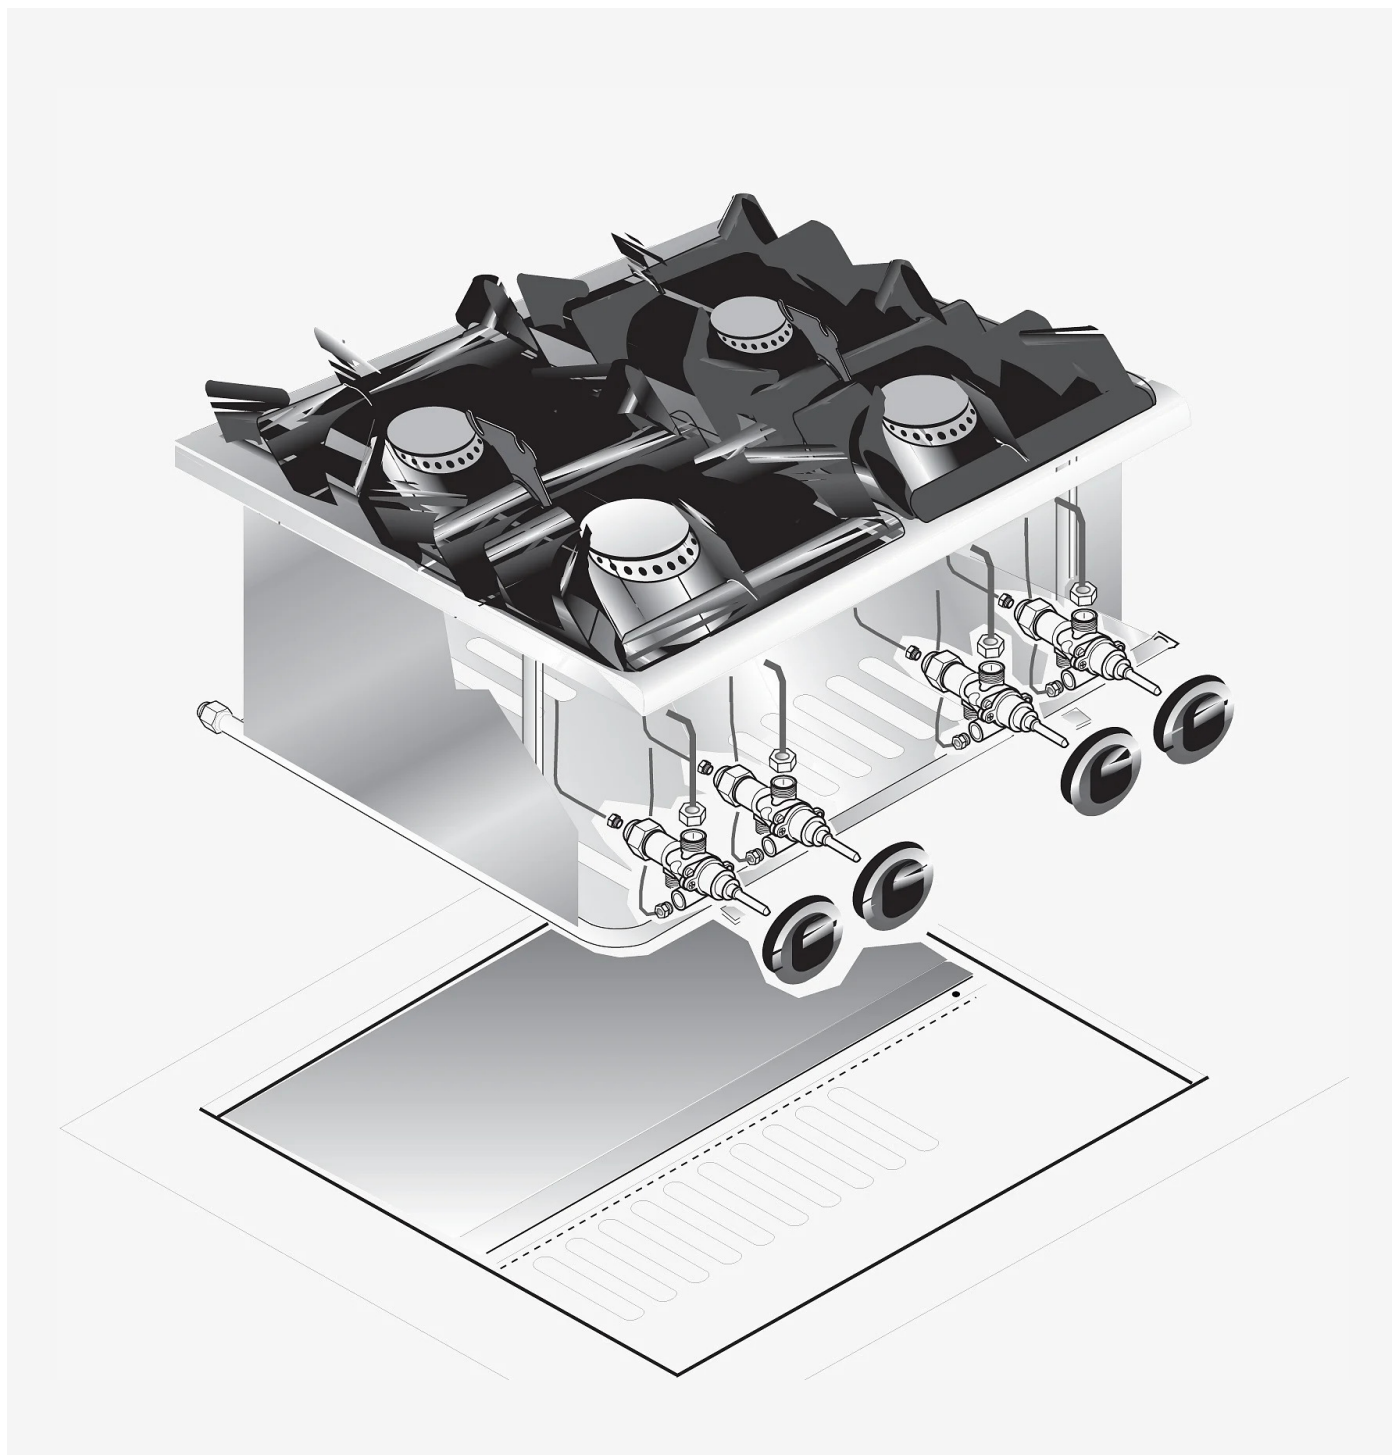

RANGE	CODE	MODEL	FUNCTION
Drop-in 60	MAIO403607000	PCGD-6I	Gas Ranges

ITEM

Drop-in 4 gas burner boiling top

RANGE	CODE	MODEL	FUNCTION
Drop-in 60	MAIO403607000	PCGD-6I	Gas Ranges

ITEM

Drop-in 4 gas burner boiling top

TECHNICAL SPECIFICATIONS

WIDTH (mm):	600
DEPTH (mm):	600
HEIGHT (mm):	250
WEIGHT (Kg):	25
VOLUME (m ³):	0.22
GAS POWER (kW):	18
COOKING ZONES N°:	4

DESCRIPTION

Boiling top with 4 cooking hobs, 2 of 3,5 kW and 2 of 5,5 kW. Antiacid enamelled black cast iron grid. Cast iron burners, c/w pilot burner and safety thermocouple. Gas cock with safety valve.

RANGE	CODE	MODEL	FUNCTION
Drop-in 60	MAIO403607000	PCGD-6I	Gas Ranges

ITEM

Drop-in 4 gas burner boiling top

INSTALLATION SPECIFICATIONS

(G) Gas Inlet: $\text{Ø}1/2''$