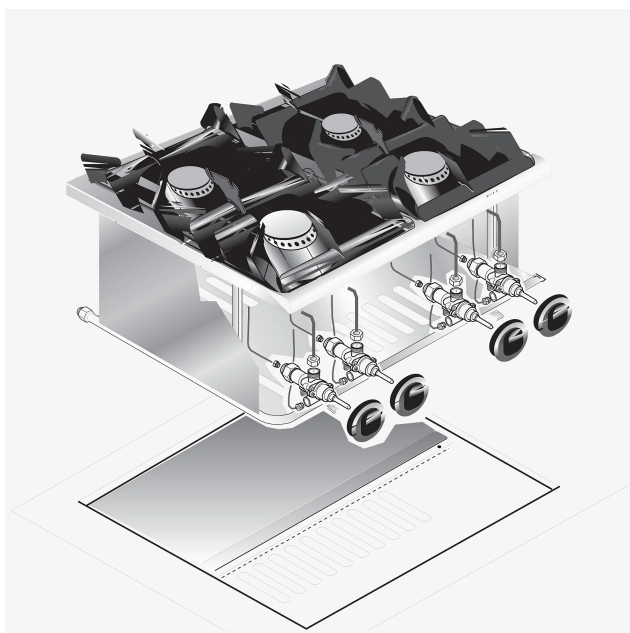

RANGE	CODE	MODEL	FUNCTION
Drop-in 60	MAIO403609000	PCGD-6IL	Gas Ranges

ITEM

Drop-in 4 gas burner boiling top

RANGE	CODE	MODEL	FUNCTION
Drop-in 60	MAIO403609000	PCGD-6IL	Gas Ranges

ITEM

Drop-in 4 gas burner boiling top

TECHNICAL SPECIFICATIONS

WIDTH (mm):	600
DEPTH (mm):	600
HEIGHT (mm):	250
WEIGHT (Kg):	25
VOLUME (m ³):	0.22
GAS POWER (kW):	14
COOKING ZONES N°:	4

DESCRIPTION

Boiling top with 4 cooking hobs of 3,5 kW. Antiacid enamelled black cast iron grid. Cast iron burners, c/w pilot burner and safety thermocouple. Gas cock with safety valve.

RANGE	CODE	MODEL	FUNCTION
Drop-in 60	MAIO403609000	PCGD-6IL	Gas Ranges

ITEM

Drop-in 4 gas burner boiling top

INSTALLATION SPECIFICATIONS

(G) Gas Inlet: $\text{Ø}1/2''$