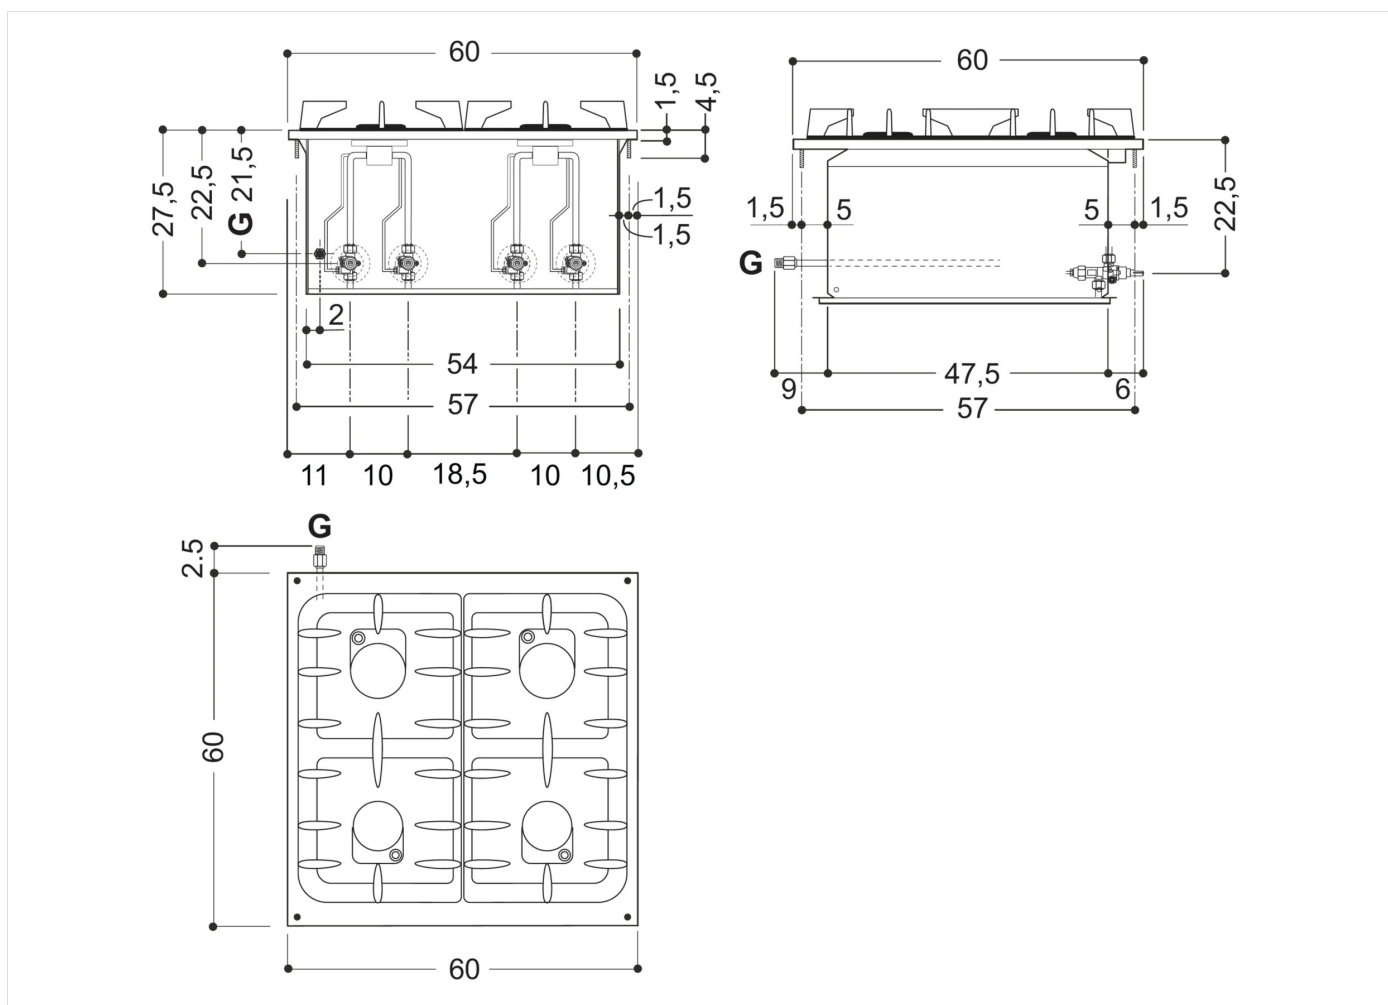

TECHNICAL SPECIFICATIONS

WIDTH (mm):	600
DEPTH (mm):	600
HEIGHT (mm):	250
WEIGHT (Kg):	25
VOLUME (m ³):	0.22
GAS POWER (kW):	14
COOKING ZONES N°:	4

DESCRIPTION

Boiling top with 4 cooking hobs of 3,5 kW. Antiacid enamelled black cast iron grid. Cast iron burners, c/w pilot burner and safety thermocouple. Gas cock with safety valve.

RANGE	CODE	MODEL	FUNCTION
Drop-in 60	MAIO403609000	PCGD-6IL	Gas Ranges

ITEM

Drop-in 4 gas burner boiling top

INSTALLATION SPECIFICATIONS

(G) Gas Inlet: $\text{Ø}1/2''$