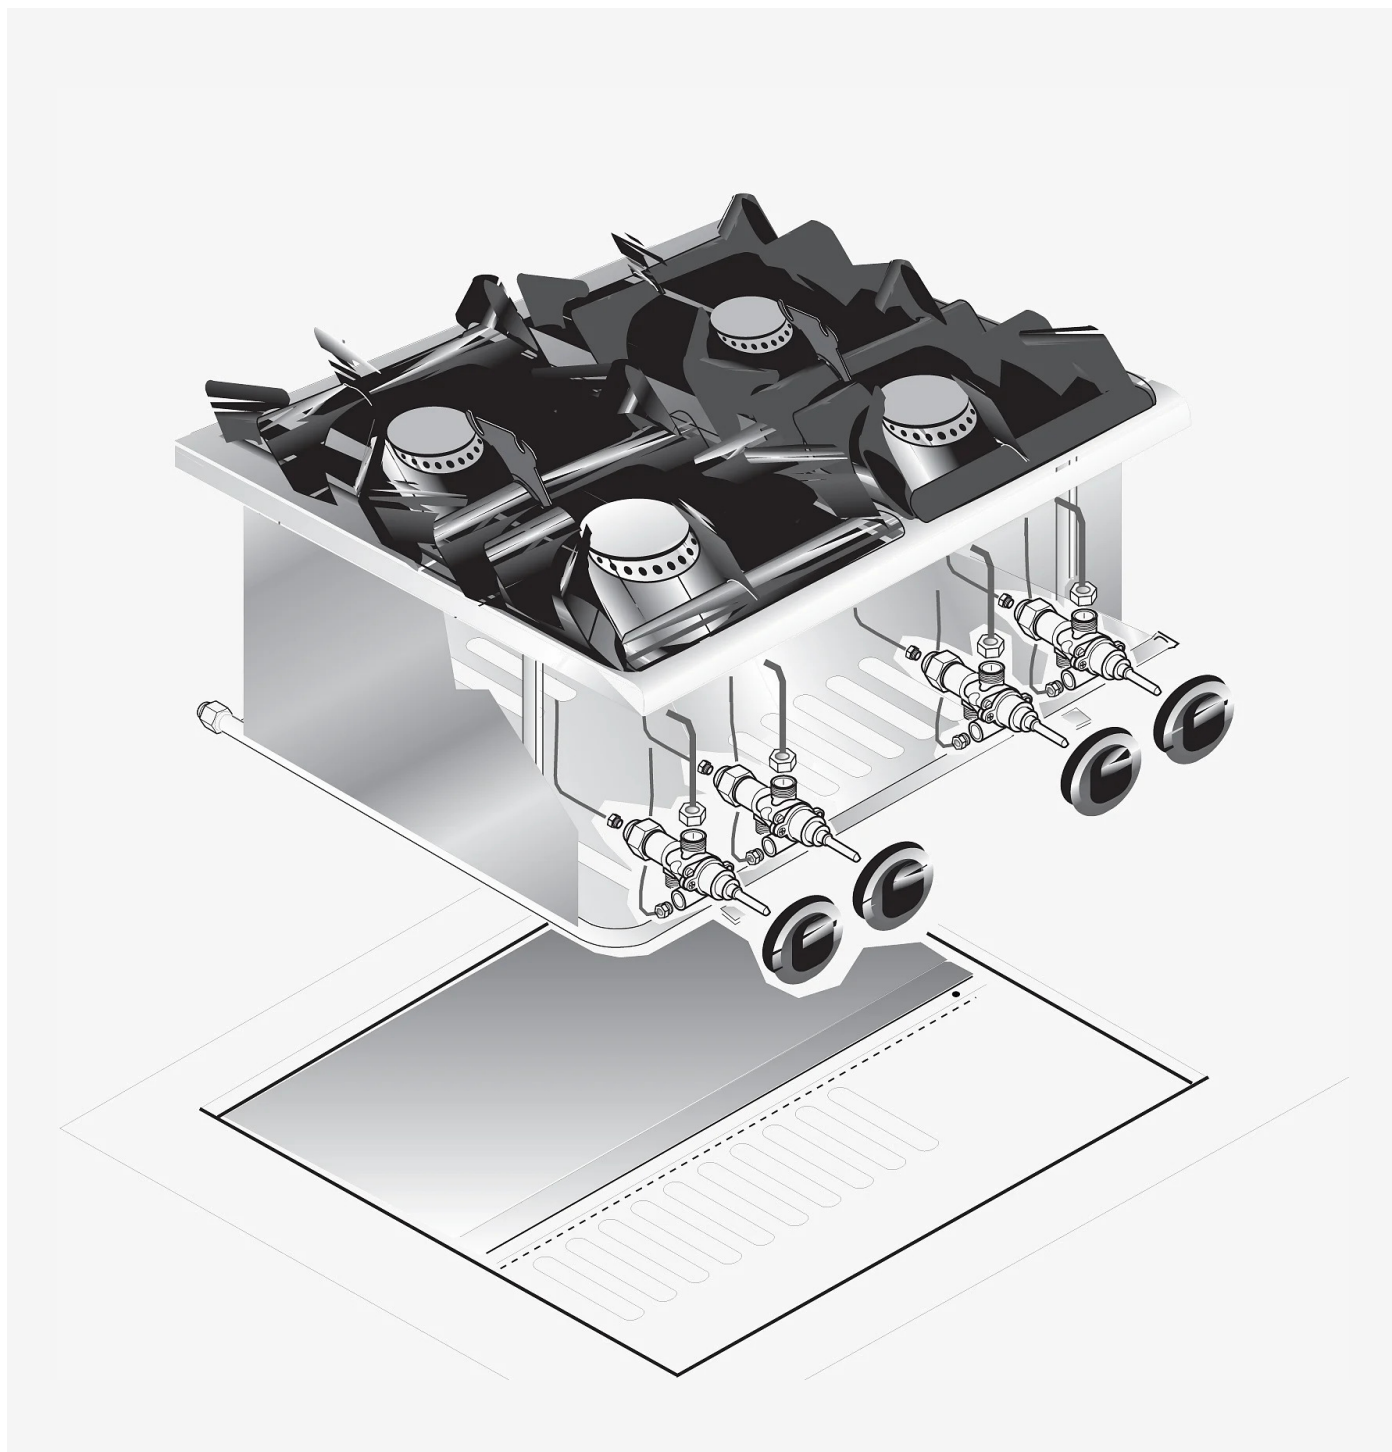

RANGE	CODE	MODEL	FUNCTION
Drop-in 60	MAIO403609000	PCGD-6IL	Gas Ranges

ITEM

Drop-in 4 gas burner boiling top

RANGE	CODE	MODEL	FUNCTION
Drop-in 60	MAIO403609000	PCGD-6IL	Gas Ranges

ITEM

Drop-in 4 gas burner boiling top

TECHNICAL SPECIFICATIONS

WIDTH (mm):	600
DEPTH (mm):	600
HEIGHT (mm):	250
WEIGHT (Kg):	25
VOLUME (m ³):	0.22
GAS POWER (kW):	14
COOKING ZONES N°:	4

DESCRIPTION

Boiling top with 4 cooking hobs of 3,5 kW. Antiacid enamelled black cast iron grid. Cast iron burners, c/w pilot burner and safety thermocouple. Gas cock with safety valve.

RANGE	CODE	MODEL	FUNCTION
Drop-in 60	MAIO403609000	PCGD-6IL	Gas Ranges

ITEM

Drop-in 4 gas burner boiling top

INSTALLATION SPECIFICATIONS

(G) Gas Inlet: $\text{Ø}1/2''$