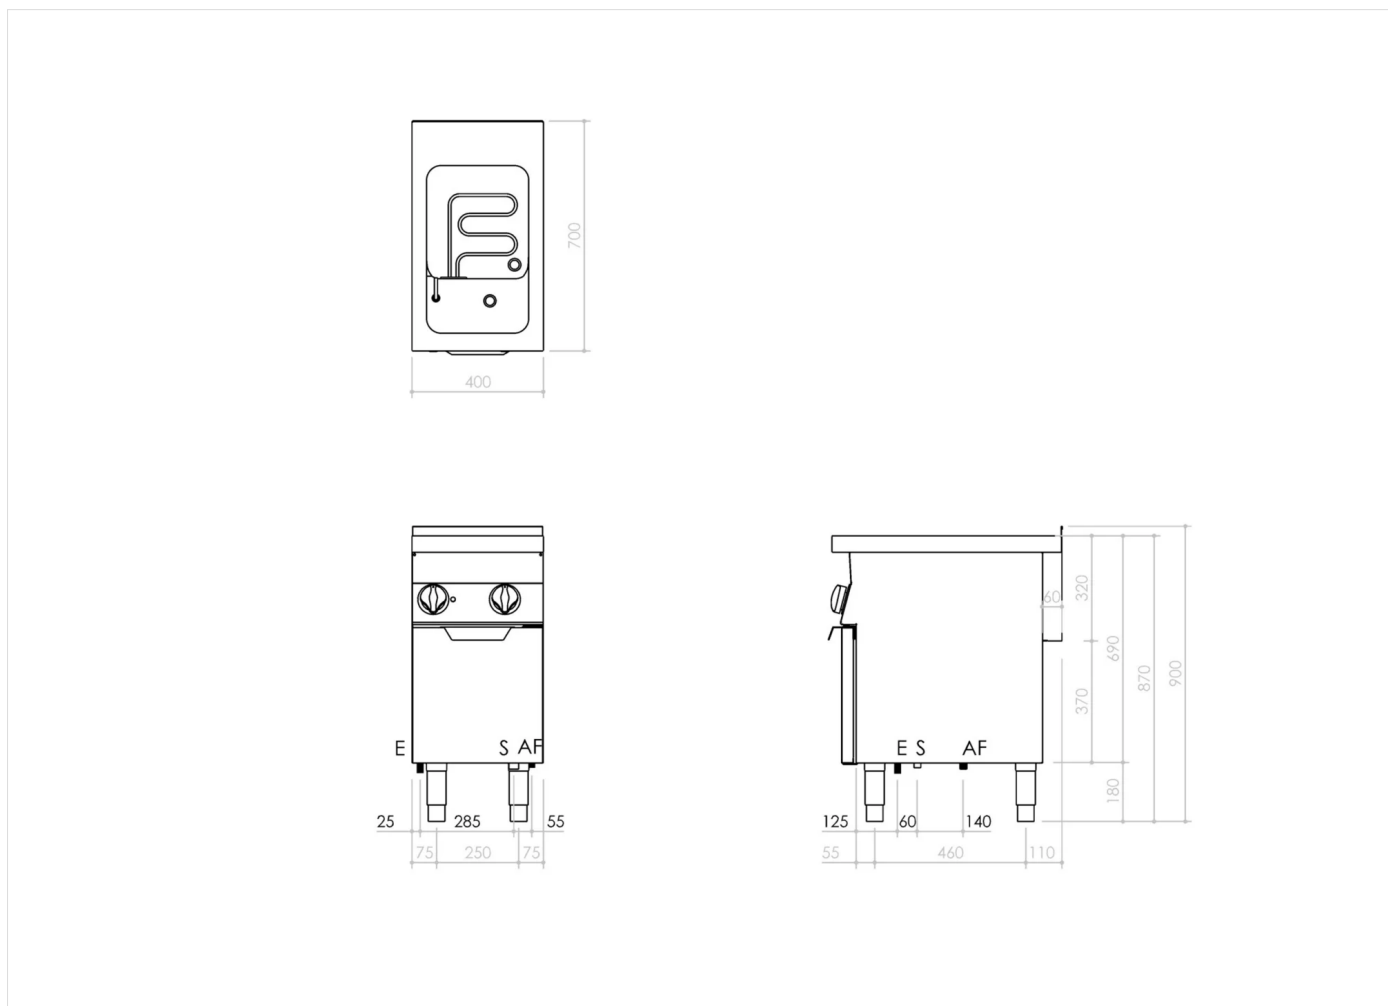

RANGE	CODE	MODEL	FUNCTION
MO - 70	CRI307430	NEPC74E	Pasta Cookers

ITEM

Single well electric pasta cooker, 28 litre water capacity

RANGE	CODE	MODEL	FUNCTION
MO - 70	CRI3O743O	NEPC74E	Pasta Cookers

ITEM

Single well electric pasta cooker, 28 litre water capacity

INSTALLATION SPECIFICATIONS

(E) Electrical Connection:	380-415 V 3N 50-60Hz
(S) Output Drain:	Ø3/4"