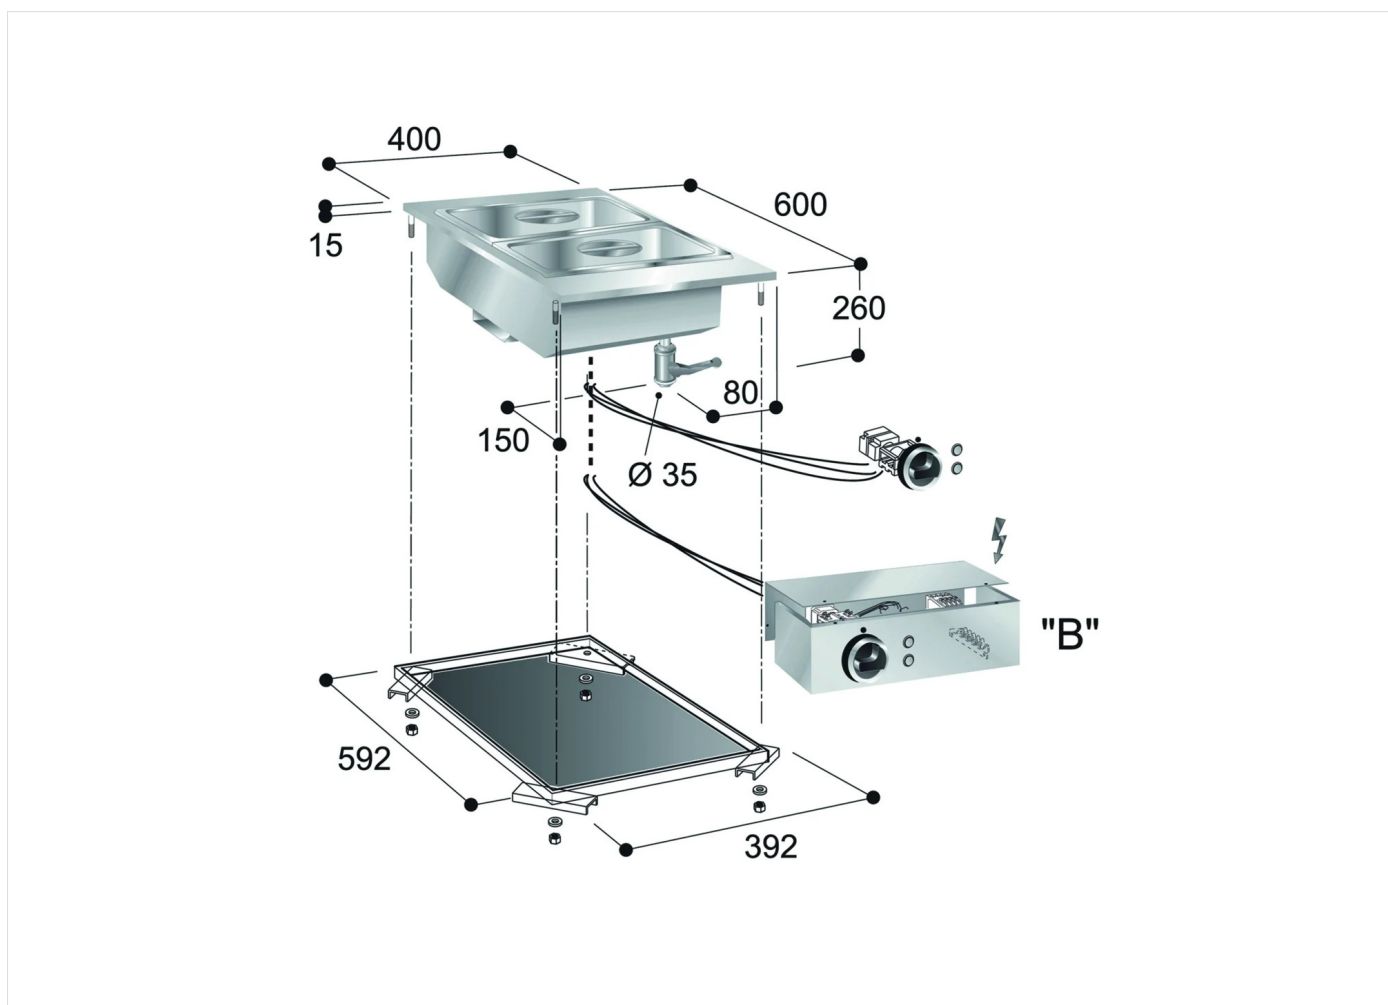

TECHNICAL SPECIFICATIONS

WIDTH (mm):	400
DEPTH (mm):	600
HEIGHT (mm):	335
WEIGHT (Kg):	10
VOLUME (m ³):	0.11
EL. POWER (kW):	2
VOLTAGE:	VAC230 I
COOKING ZONES N°:	1
TANK DIM. (mm):	305x510x195(h) mm
TANK N°:	1
	CONTAINERS MAX H: 150mm
TEMP. RANGE (°C):	30-90

DESCRIPTION

Electric drop-in bain-marie c/w perforated false bottom and drain cock.

RANGE	CODE	MODEL	FUNCTION
Drop-in 60	MAIO4O2435I4O	BME4ODMB	Bain-Marie

ITEM

Drop-in electric bain marie with control box