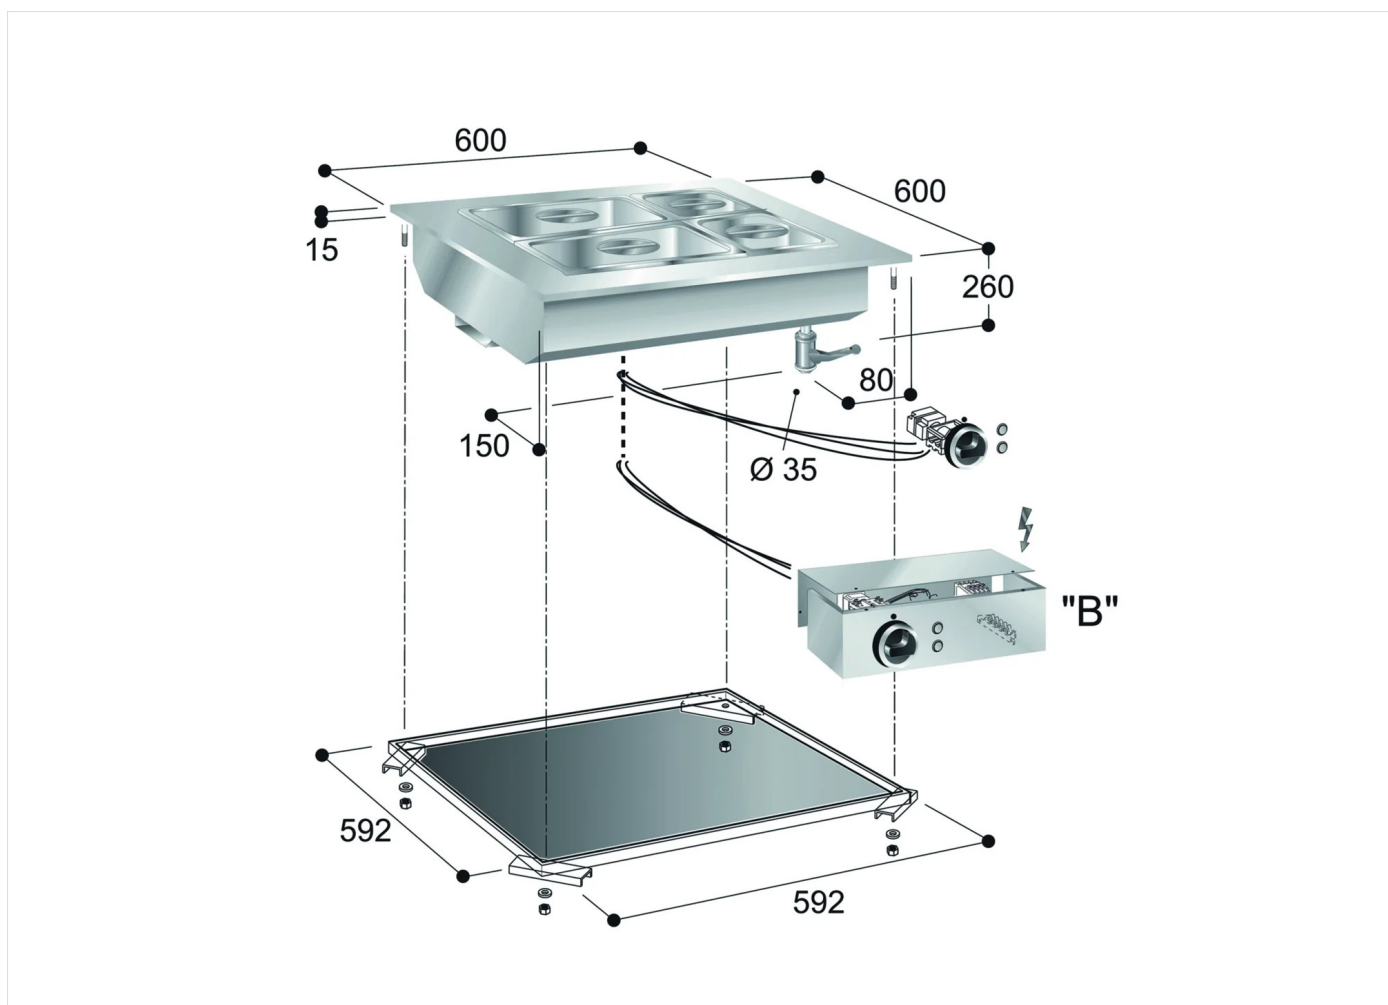

**TECHNICAL SPECIFICATIONS**

WIDTH (mm):	600
DEPTH (mm):	600
HEIGHT (mm):	335
WEIGHT (Kg):	14
VOLUME (m <sup>3</sup> ):	0.16
EL. POWER (kW):	3
VOLTAGE:	VAC230 I
COOKING ZONES N°:	1
TANK DIM. (mm):	490x510x195(h) mm
TANK N°:	1
	CONTAINERS MAX H: 150mm
TEMP. RANGE (°C):	30-90

**DESCRIPTION**

Electric drop-in bain-marie with perforated false bottom and drain cock.

RANGE	CODE	MODEL	FUNCTION
Drop-in 60	MAIO402437140	BME6ODMB	Bain-Marie

ITEM

Drop-in electric bain marie with control box