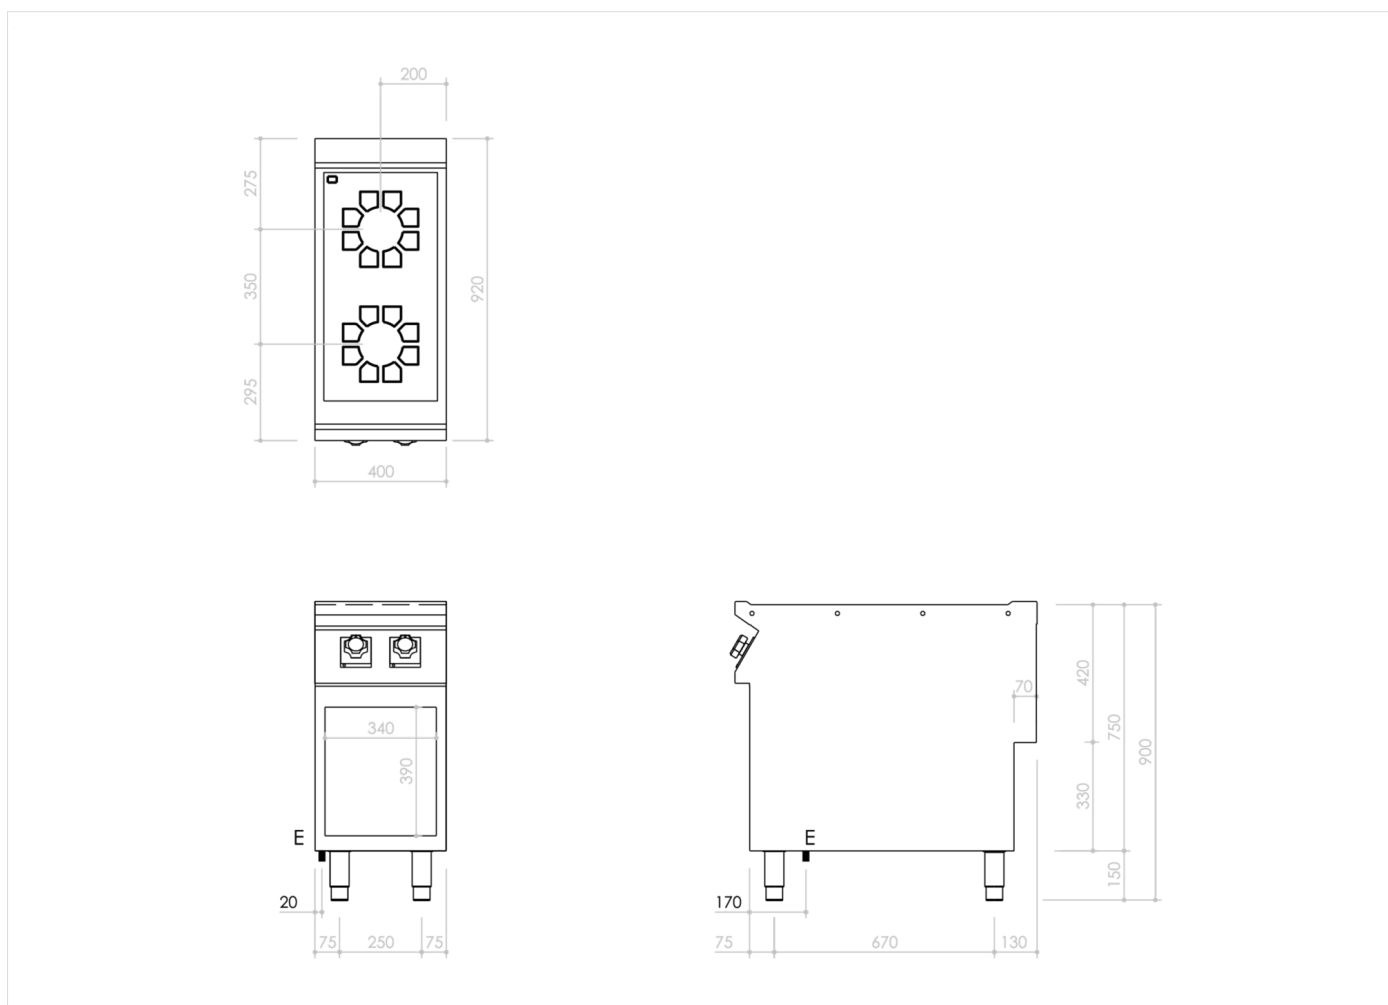

RANGE	CODE	MODEL	FUNCTION
MI - 90	MAMCOOO3330	CV94EG	Glassceramic Ranges

ITEM

2 ceramic hotplate boiling top on open stand

RANGE	CODE	MODEL	FUNCTION
MI - 90	MAMCOOO3330	CV94EG	Glassceramic Ranges

ITEM

2 ceramic hotplate boiling top on open stand

INSTALLATION SPECIFICATIONS

(E) Electrical Connection: **VAC400-3N 50/60Hz**