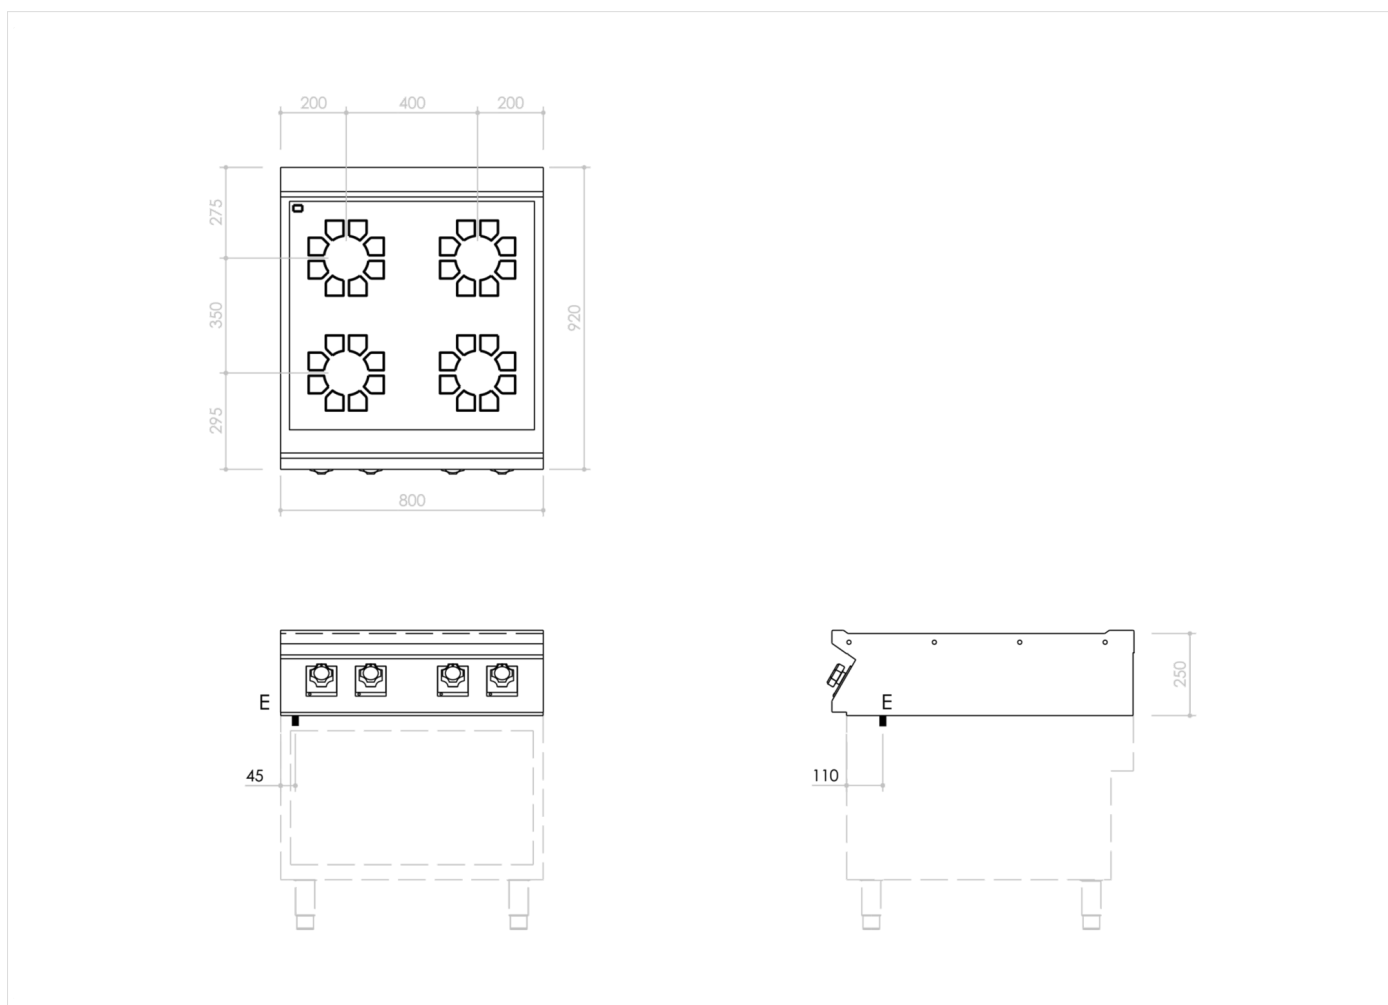

RANGE	CODE	MODEL	FUNCTION
MI - 90	MAMCOOO3340	CV98ET	Glassceramic Ranges

ITEM

**4 ceramic hotplate electric boiling top**

RANGE	CODE	MODEL	FUNCTION
MI - 90	MAMCOOO3340	CV98ET	Glassceramic Ranges

ITEM

**4 ceramic hotplate electric boiling top**

**INSTALLATION SPECIFICATIONS**

(E) Electrical Connection: **VAC400-3N 50/60Hz**