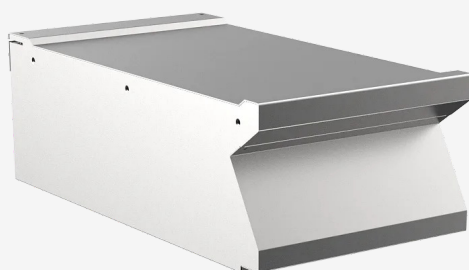

RANGE	CODE	MODEL	FUNCTION
MI - 90	MAMCOOO4870	EN94T	Neutral Elements

ITEM
400 mm width worktop unit

RANGE	CODE	MODEL	FUNCTION
MI - 90	MAMCOOO4870	EN94T	Neutral Elements

ITEM
400 mm width worktop unit